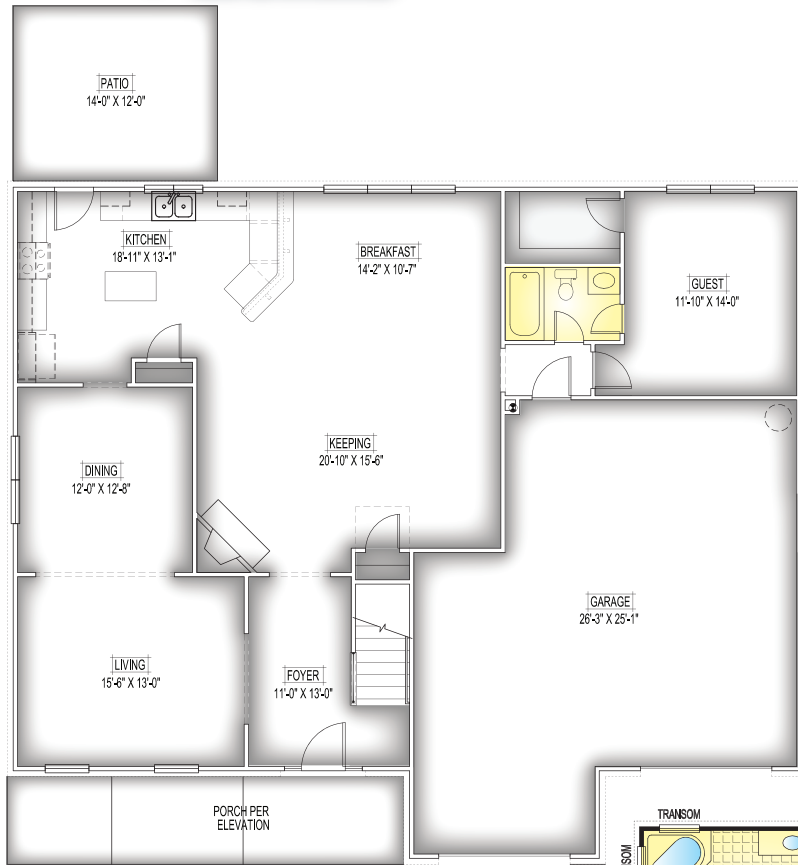

# The Thompson

**FEATURES:**  
 5 Bedroom  
 4 Bath  
 3,926 Square Feet

Plans and other elevations may be shown with optional brick and/or upgrades. All elevations and plans may not be available in all communities. See on-site agent for details.

See opposite side for floor plan.

MAIN LEVEL

SECOND LEVEL

**FEATURES:**

- 5 Bedroom
- 4 Bath
- 3,926 Square Feet

\*Elevations and floor plans are artist's depictions only, and may show optional upgrades or may not be exact. Specifications and color may vary. Floor plans may vary depending on elevation and are subject to change without notice.