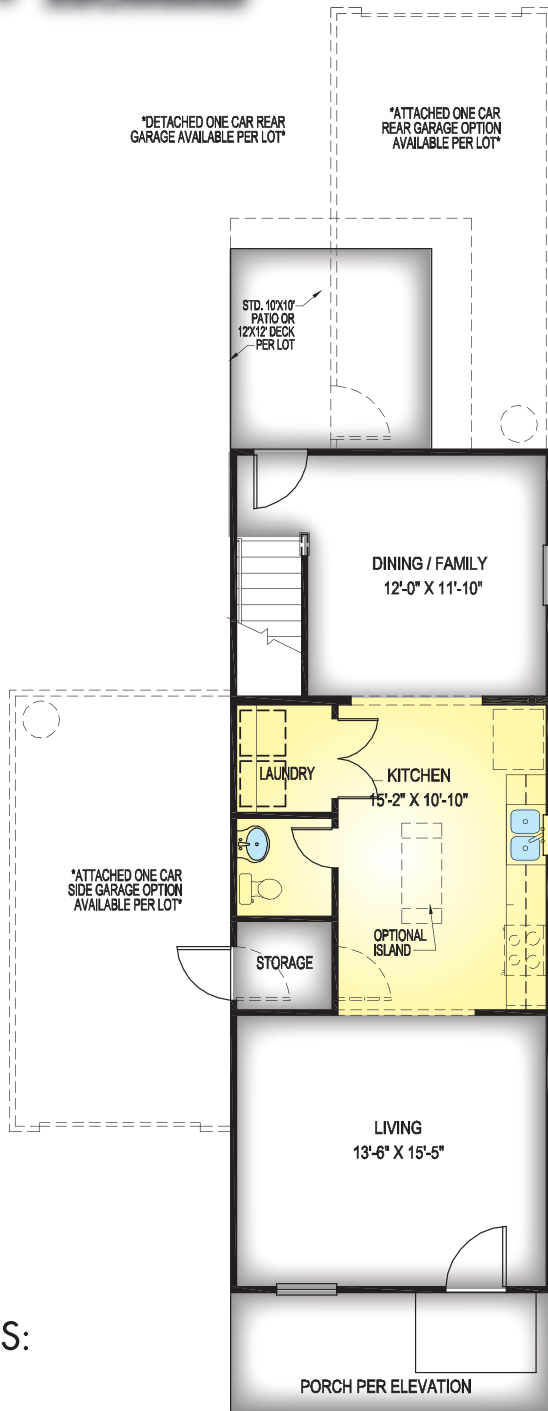

FEATURES:
 3 Bedroom
 2.5 Bath
 1,344 Square Feet

Plans and other elevations may be shown with optional brick and/or upgrades. All elevations and plans may not be available in all communities. See on-site agent for details.

See opposite side for floor plan.

MAIN LEVEL

SECOND LEVEL

FEATURES:

- 3 Bedroom
- 2.5 Bath
- 1,344 Square Feet

*Elevations and floor plans are artist's depictions only, and may show optional upgrades or may not be exact. Specifications and color may vary. Floor plans may vary depending on elevation and are subject to change without notice.