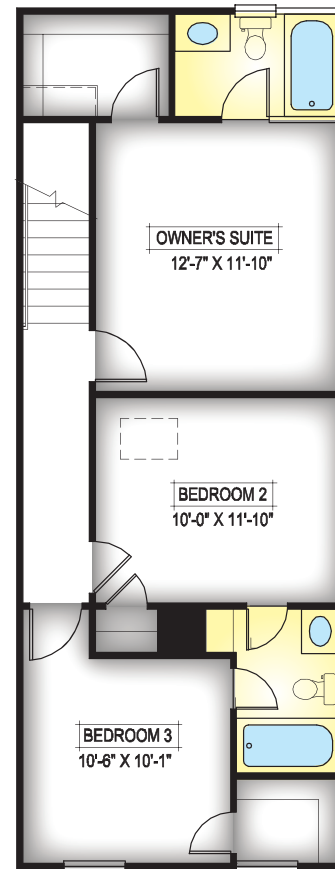

FEATURES:
 3 Bedroom
 2.5 Bath
 1,344 Square Feet

Plans and other elevations may be shown with optional brick and/or upgrades. All elevations and plans may not be available in all communities. See on-site agent for details.

See opposite side for floor plan.

MAIN LEVEL

SECOND LEVEL

FEATURES:

- 3 Bedroom
- 2.5 Bath
- 1,344 Square Feet

*Elevations and floor plans are artist's depictions only, and may show optional upgrades or may not be exact. Specifications and color may vary. Floor plans may vary depending on elevation and are subject to change without notice.