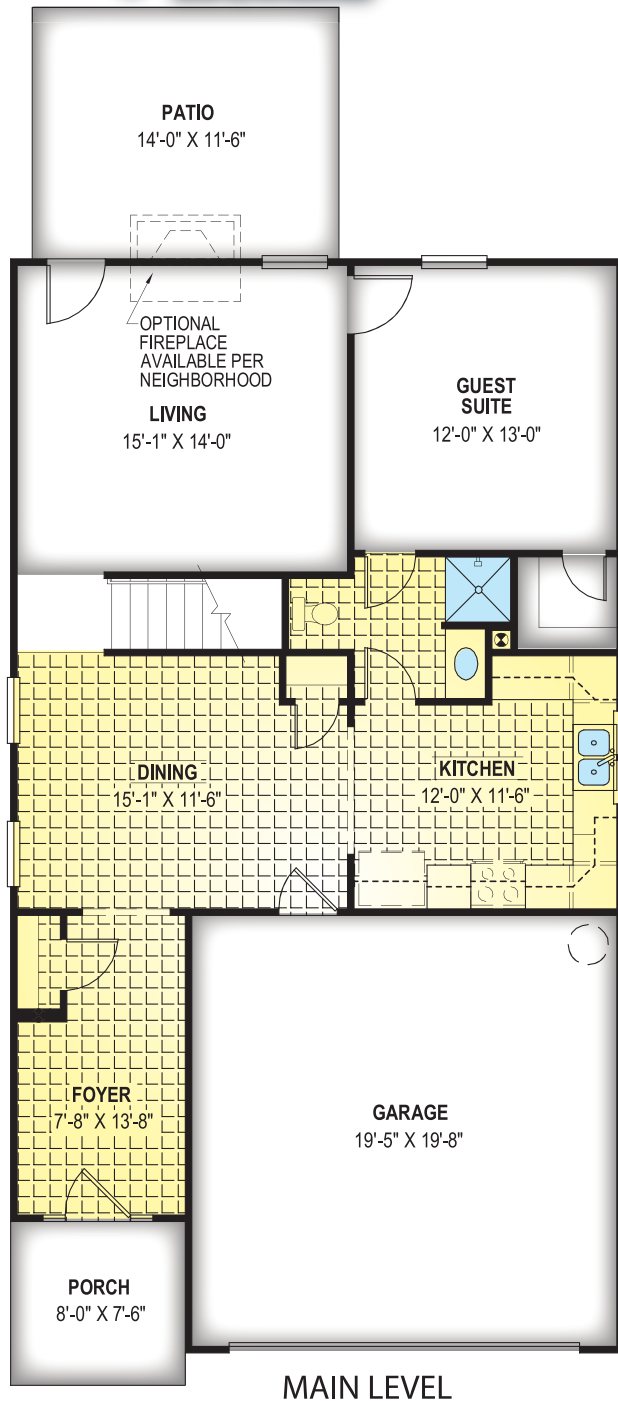

ELEVATION C

ELEVATION A

ELEVATION B

**FEATURES:**

- 4 Bedroom,
- 3 Bath,
- 2,308 Square Feet

Plans and other elevations may be shown with optional brick and/or upgrades. All elevations and plans may not be available in all communities. See on-site agent for details.

See opposite side for floor plan.

**FEATURES:** 4 Bedroom, 3 Bath, 2,308 Square Feet

\*Elevations and floor plans are artist's depictions only, and may show optional upgrades or may not be exact. Specifications and color may vary. Floor plans may vary depending on elevation and are subject to change without notice.