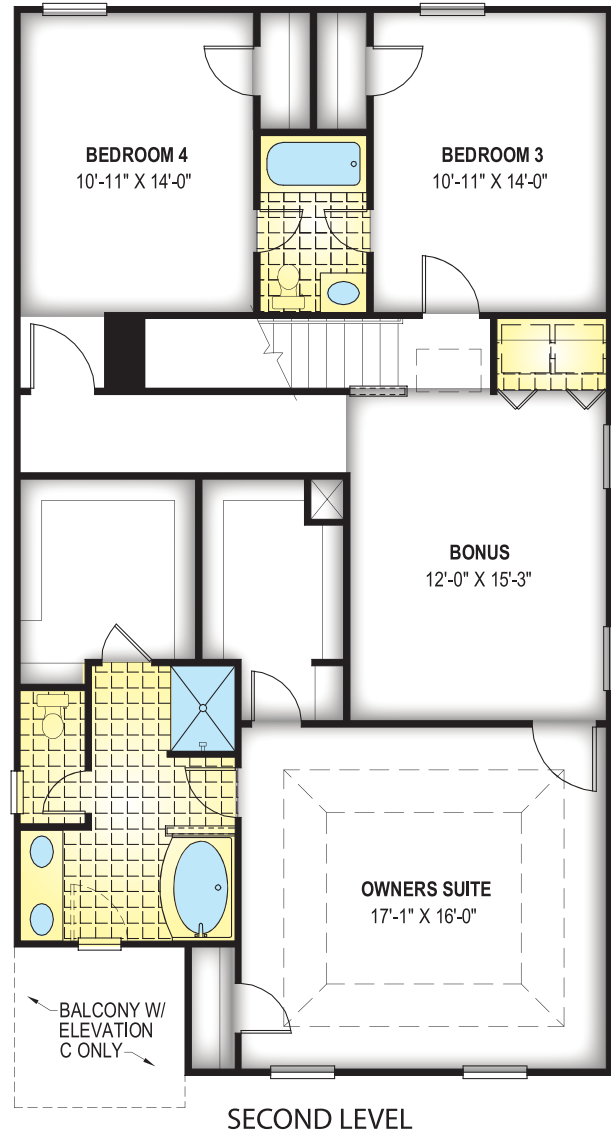

ELEVATION C

ELEVATION A

ELEVATION B

**FEATURES:**

- 4 Bedroom,
- 3 Bath,
- 2,308 Square Feet

Plans and other elevations may be shown with optional brick and/or upgrades. All elevations and plans may not be available in all communities. See on-site agent for details.

See opposite side for floor plan.

**FEATURES:** 4 Bedroom, 3 Bath, 2,308 Square Feet

\*Elevations and floor plans are artist's depictions only, and may show optional upgrades or may not be exact. Specifications and color may vary. Floor plans may vary depending on elevation and are subject to change without notice.