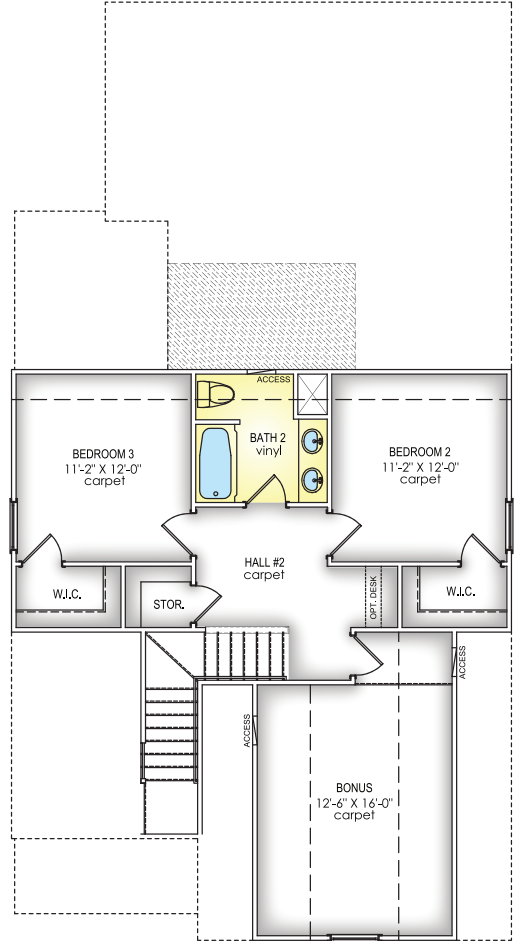

## FEATURES

- 3 Bedroom
- 2.5 Bath
- 2,062 Square Feet

Plans and other elevations may be shown with optional brick and/or upgrades. All elevations and plans may not be available in all communities. See on-site agent for details. See opposite side for floor plan.

MAIN LEVEL

DINING  
 BUMP-OUT

SECOND LEVEL

PORCH @ ELEV. B

PORCH @ ELEV. C

EXTENDED PATIO

**FEATURES:** 3 Bedroom, 2.5 Bath, 2,062 Square Feet

\*Elevations and floor plans are artist's depictions only, and may show optional upgrades or may not be exact. Specifications and color may vary. Floor plans may vary depending on elevation and are subject to change without notice.