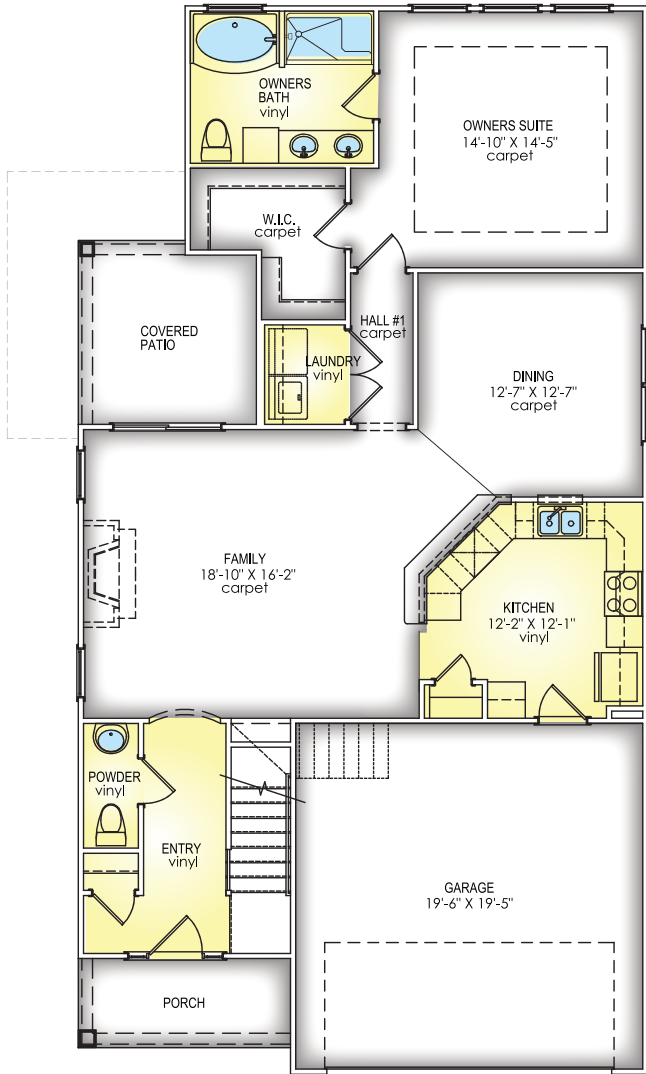

ELEVATION C - ALL BRICK

ELEVATION A

ELEVATION A - ALL BRICK

ELEVATION B

ELEVATION B - ALL BRICK

ELEVATION C

## FEATURES

- 3 Bedroom
- 2.5 Bath
- 2,062 Square Feet

Plans and other elevations may be shown with optional brick and/or upgrades. All elevations and plans may not be available in all communities. See on-site agent for details. See opposite side for floor plan.

MAIN LEVEL

DINING  
 BUMP-OUT

SECOND LEVEL

PORCH @ ELEV. B

PORCH @ ELEV. C

EXTENDED PATIO

**FEATURES:** 3 Bedroom, 2.5 Bath, 2,062 Square Feet

\*Elevations and floor plans are artist's depictions only, and may show optional upgrades or may not be exact. Specifications and color may vary. Floor plans may vary depending on elevation and are subject to change without notice.