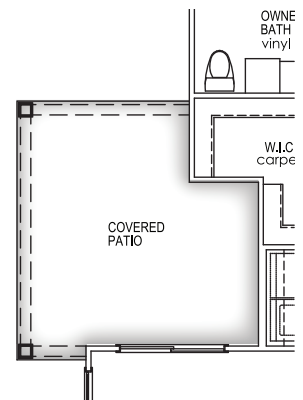

## FEATURES

- 3 Bedroom
- 2.5 Bath
- 2,062 Square Feet

Plans and other elevations may be shown with optional brick and/or upgrades. All elevations and plans may not be available in all communities. See on-site agent for details. See opposite side for floor plan.

MAIN LEVEL

DINING  
 BUMP-OUT

SECOND LEVEL

PORCH @ ELEV. B

PORCH @ ELEV. C

EXTENDED PATIO

**FEATURES:** 3 Bedroom, 2.5 Bath, 2,062 Square Feet

\*Elevations and floor plans are artist's depictions only, and may show optional upgrades or may not be exact. Specifications and color may vary. Floor plans may vary depending on elevation and are subject to change without notice.