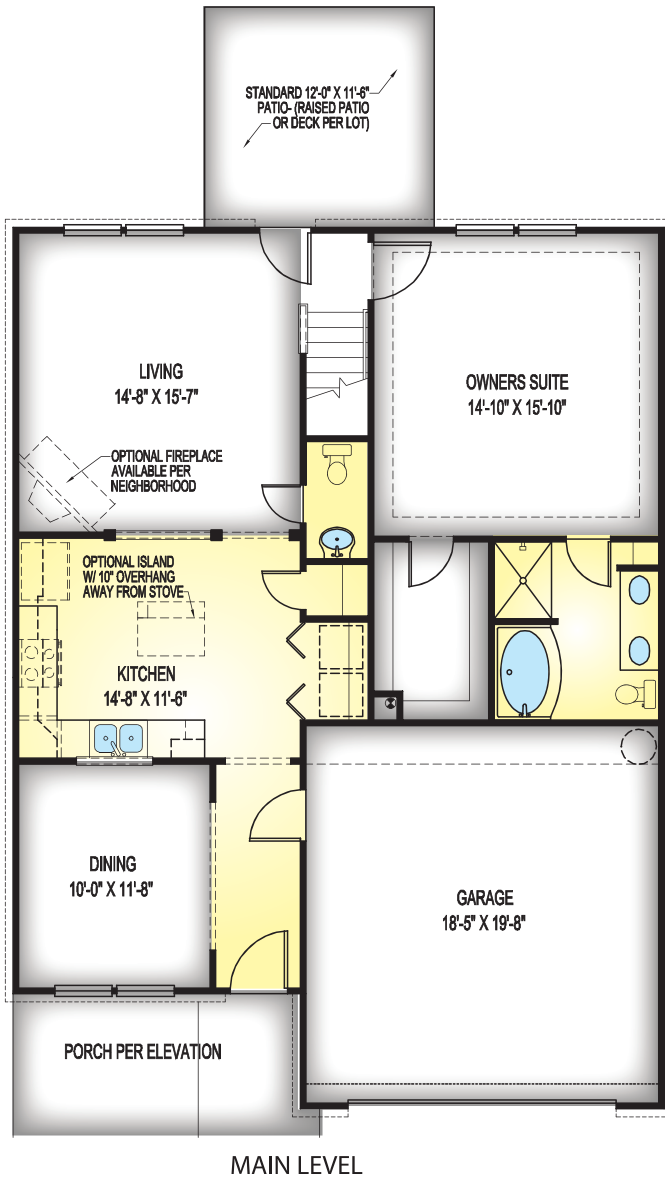

FEATURES: 4 Bedroom, 2.5 Bath, 1,866 Square Feet

Plans and other elevations may be shown with optional brick and/or upgrades. All elevations and plans may not be available in all communities. See on-site agent for details.

See opposite side for floor plan.

FEATURES: 4 Bedroom, 2.5 Bath, 1,866 Square Feet

\*Elevations and floor plans are artist's depictions only, and may show optional upgrades or may not be exact. Specifications and color may vary. Floor plans may vary depending on elevation and are subject to change without notice.