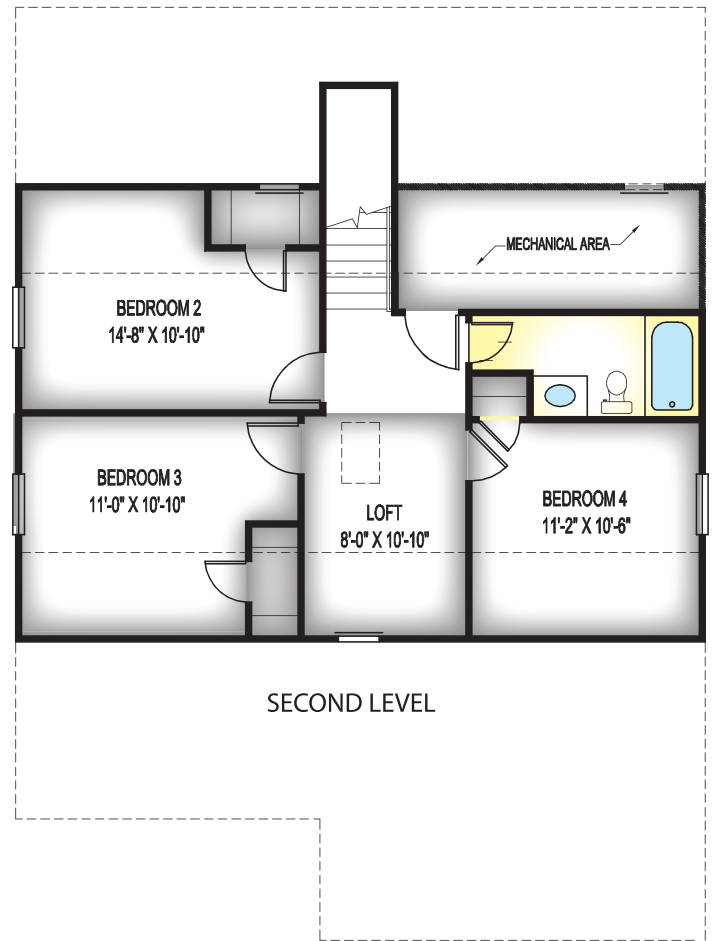

FEATURES: 4 Bedroom, 2.5 Bath, 1,866 Square Feet

Plans and other elevations may be shown with optional brick and/or upgrades. All elevations and plans may not be available in all communities. See on-site agent for details.

See opposite side for floor plan.

FEATURES: 4 Bedroom, 2.5 Bath, 1,866 Square Feet

\*Elevations and floor plans are artist's depictions only, and may show optional upgrades or may not be exact. Specifications and color may vary. Floor plans may vary depending on elevation and are subject to change without notice.