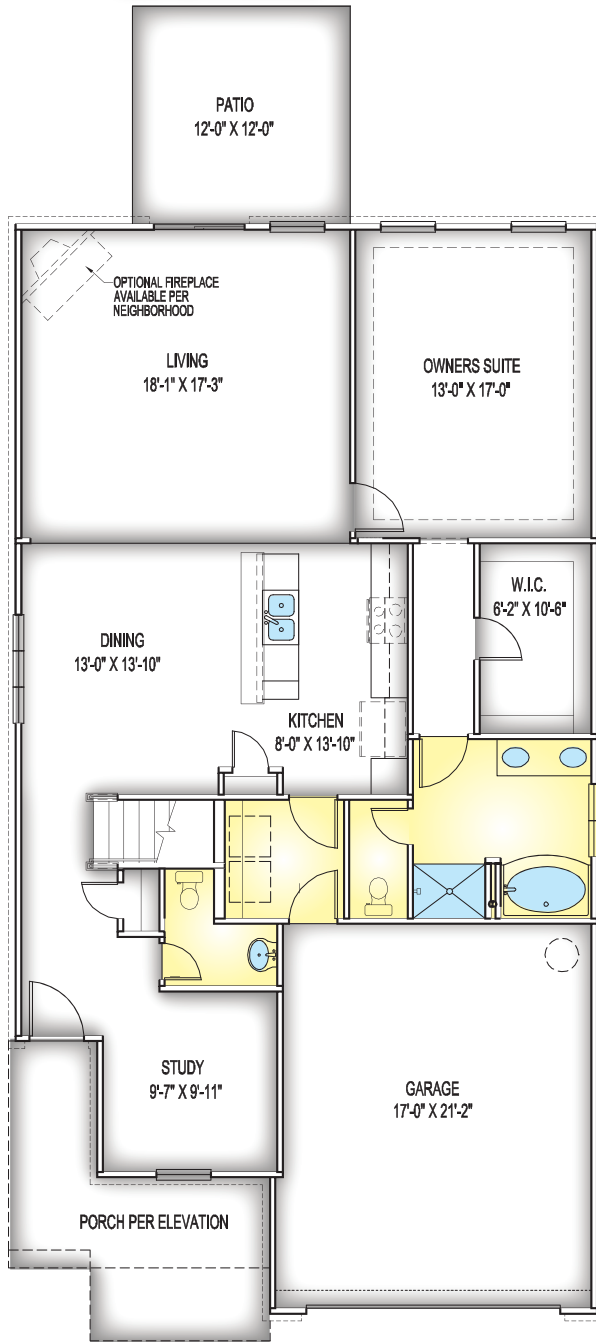

- FEATURES:**
- 3 Bedroom
 - 2.5 Bath
 - 2,314 Square Feet

Plans and other elevations may be shown with optional brick and/or upgrades. All elevations and plans may not be available in all communities. See on-site agent for details.

See opposite side for floor plan.

MAIN LEVEL

SECOND LEVEL

FEATURES: 3 Bedroom, 2.5 Bath, 2,314 Square Feet

*Elevations and floor plans are artist's depictions only, and may show optional upgrades or may not be exact. Specifications and color may vary. Floor plans may vary depending on elevation and are subject to change without notice.