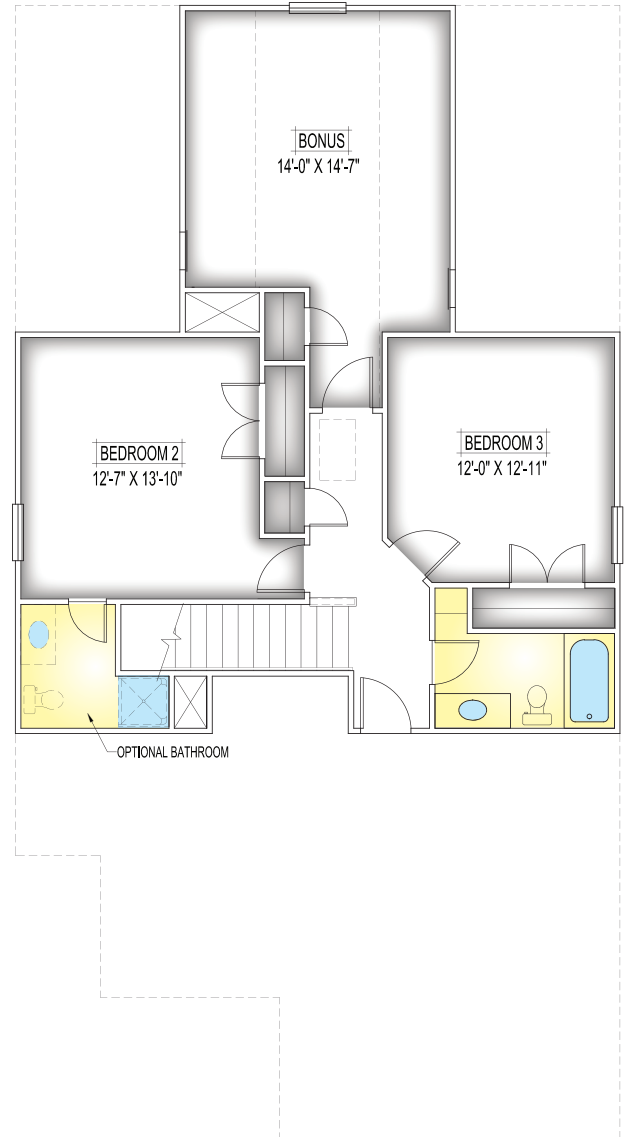

- FEATURES:**
- 3 Bedroom
 - 2.5 Bath
 - 2,314 Square Feet

Plans and other elevations may be shown with optional brick and/or upgrades. All elevations and plans may not be available in all communities. See on-site agent for details.

See opposite side for floor plan.

MAIN LEVEL

SECOND LEVEL

FEATURES: 3 Bedroom, 2.5 Bath, 2,314 Square Feet

*Elevations and floor plans are artist's depictions only, and may show optional upgrades or may not be exact. Specifications and color may vary. Floor plans may vary depending on elevation and are subject to change without notice.