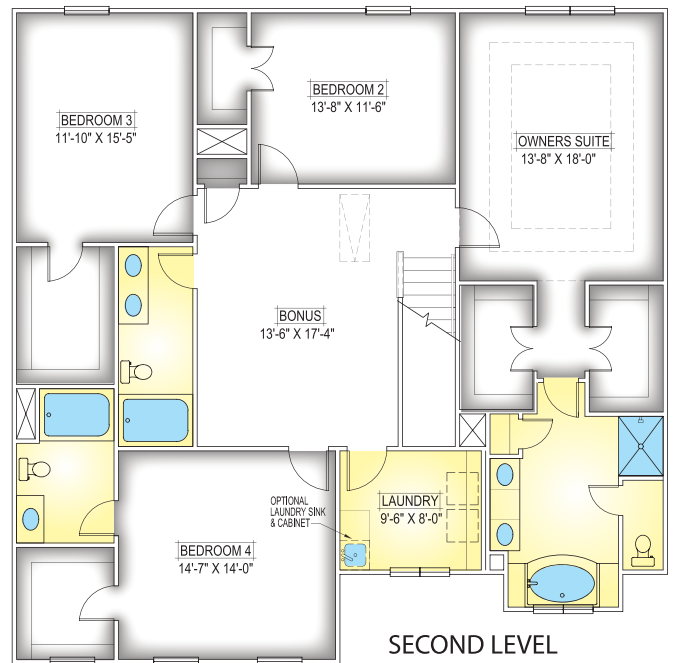

ELEVATION A

ELEVATION B

ELEVATION C

ELEVATION D

ELEVATION E

FEATURES

- 5 Bedroom
- 4.5 Bath
- 3,136 Square Feet

Plans and other elevations may be shown with optional brick and/or upgrades. All elevations and plans may not be available in all communities. See on-site agent for details. See opposite side for floor plan.

FEATURES:

- 5 Bedroom
- 4.5 Bath
- 3,136 Square Feet

*Elevations and floor plans are artist's depictions only, and may show optional upgrades or may not be exact. Specifications and color may vary. Floor plans may vary depending on elevation and are subject to change without notice.