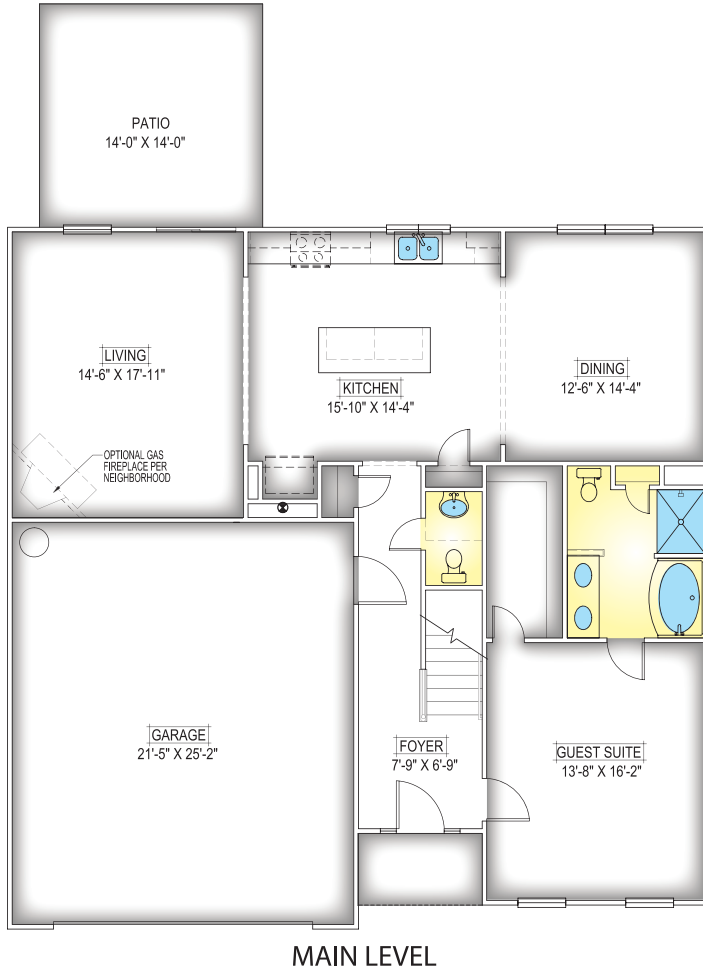

ELEVATION A

ELEVATION B

ELEVATION C

ELEVATION D

ELEVATION E

FEATURES

- 5 Bedroom
- 4.5 Bath
- 3,136 Square Feet

Plans and other elevations may be shown with optional brick and/or upgrades. All elevations and plans may not be available in all communities. See on-site agent for details. See opposite side for floor plan.

FEATURES:

- 5 Bedroom
- 4.5 Bath
- 3,136 Square Feet

*Elevations and floor plans are artist's depictions only, and may show optional upgrades or may not be exact. Specifications and color may vary. Floor plans may vary depending on elevation and are subject to change without notice.