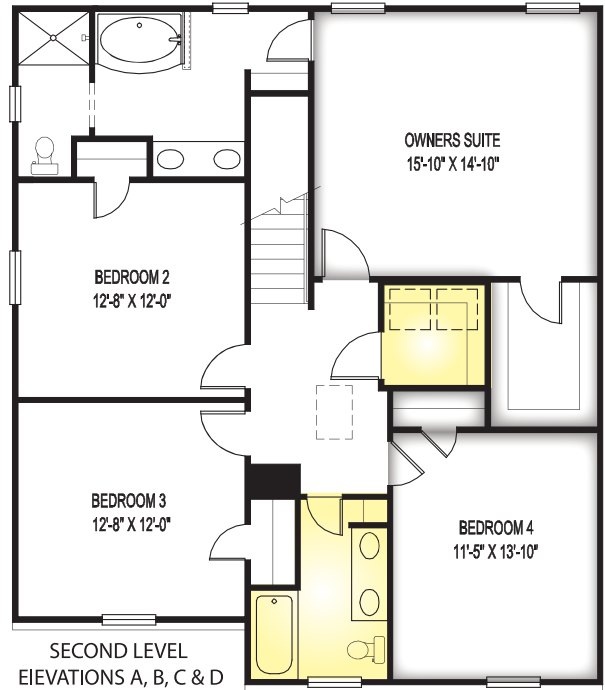

ELEVATION E

ELEVATION A

ELEVATION B

ELEVATION C

ELEVATION D

FEATURES:

- 4 Bedroom
- 2.5 Bath
- 2,049 Square Feet

Plans and other elevations may be shown with optional brick and/or upgrades. All elevations and plans may not be available in all communities. See on-site agent for details. See opposite side for floor plan.

MAIN LEVEL

FEATURES:

- 4 Bedroom
- 2.5 Bath
- 2,049 Square Feet

*Elevations and floor plans are artist's depictions only, and may show optional upgrades or may not be exact. Specifications and color may vary. Floor plans may vary depending on elevation and are subject to change without notice.