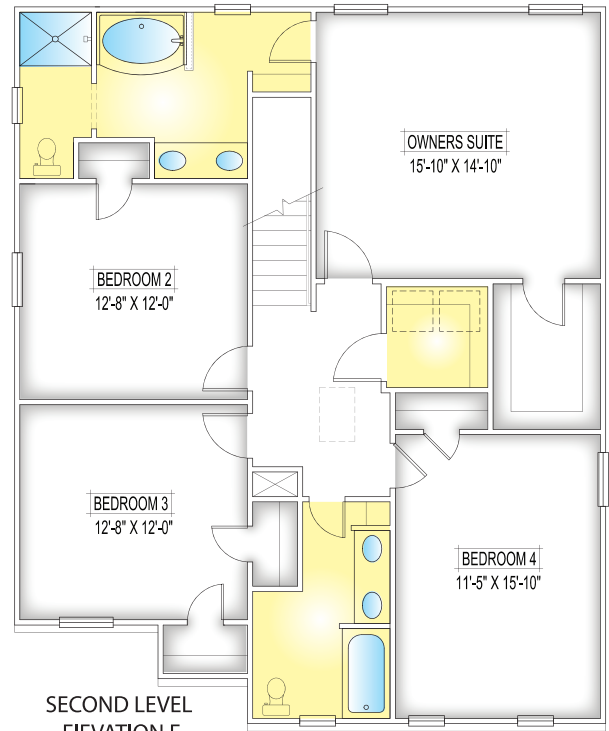

ELEVATION E

ELEVATION A

ELEVATION B

ELEVATION C

ELEVATION D

FEATURES:

- 4 Bedroom
- 2.5 Bath
- 2,049 Square Feet

Plans and other elevations may be shown with optional brick and/or upgrades. All elevations and plans may not be available in all communities. See on-site agent for details. See opposite side for floor plan.

MAIN LEVEL

FEATURES:

- 4 Bedroom
- 2.5 Bath
- 2,049 Square Feet

*Elevations and floor plans are artist's depictions only, and may show optional upgrades or may not be exact. Specifications and color may vary. Floor plans may vary depending on elevation and are subject to change without notice.