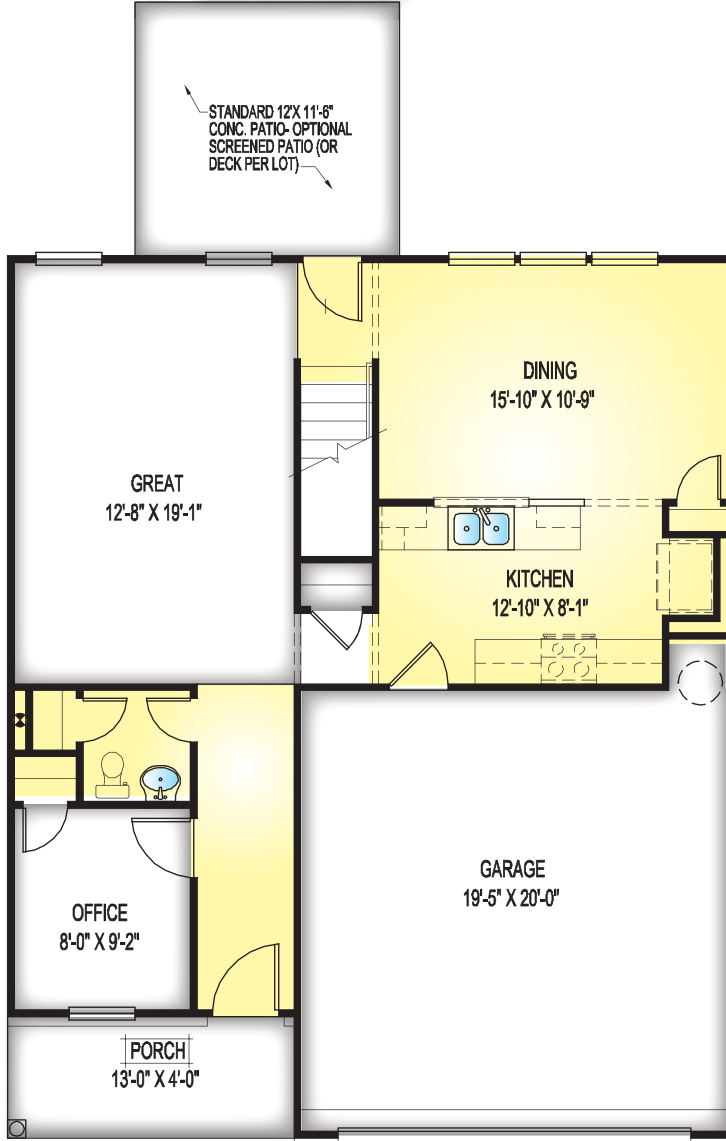

ELEVATION E

ELEVATION A

ELEVATION B

ELEVATION C

ELEVATION D

FEATURES:

- 4 Bedroom
- 2.5 Bath
- 2,049 Square Feet

Plans and other elevations may be shown with optional brick and/or upgrades. All elevations and plans may not be available in all communities. See on-site agent for details. See opposite side for floor plan.

MAIN LEVEL

FEATURES:

- 4 Bedroom
- 2.5 Bath
- 2,049 Square Feet

*Elevations and floor plans are artist's depictions only, and may show optional upgrades or may not be exact. Specifications and color may vary. Floor plans may vary depending on elevation and are subject to change without notice.