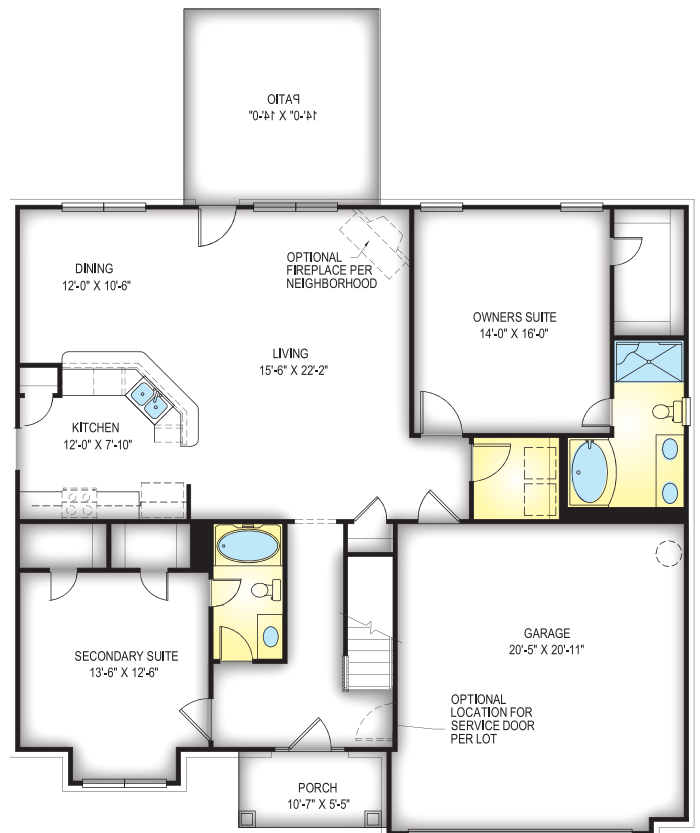

ELEVATION A MAIN LEVEL

SECOND LEVEL

ELEVATION B MAIN LEVEL

FEATURES:

- 4 Bedroom
- 3 Bath
- 2,362 - 2,381 Square Feet

*Elevations and floor plans are artist's depictions only, and may show optional upgrades or may not be exact. Specifications and color may vary. Floor plans may vary depending on elevation and are subject to change without notice.

ELEVATION D

ELEVATION A

ELEVATION B

ELEVATION C

FEATURES: 4 Bedroom, 3 Bath, 2,362 - 2,381 Square Feet

Plans and other elevations may be shown with optional brick and/or upgrades. All elevations and plans may not be available in all communities. See on-site agent for details.

See opposite side for floor plan.