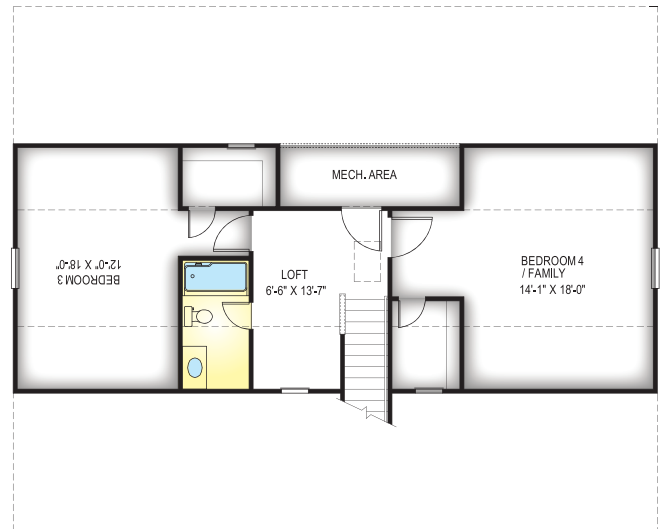

ELEVATION A MAIN LEVEL

SECOND LEVEL

ELEVATION B MAIN LEVEL

FEATURES:

- 4 Bedroom
- 3 Bath
- 2,362 - 2,381 Square Feet

*Elevations and floor plans are artist's depictions only, and may show optional upgrades or may not be exact. Specifications and color may vary. Floor plans may vary depending on elevation and are subject to change without notice.

ELEVATION D

ELEVATION A

ELEVATION B

ELEVATION C

FEATURES: 4 Bedroom, 3 Bath, 2,362 - 2,381 Square Feet

Plans and other elevations may be shown with optional brick and/or upgrades. All elevations and plans may not be available in all communities. See on-site agent for details.

See opposite side for floor plan.