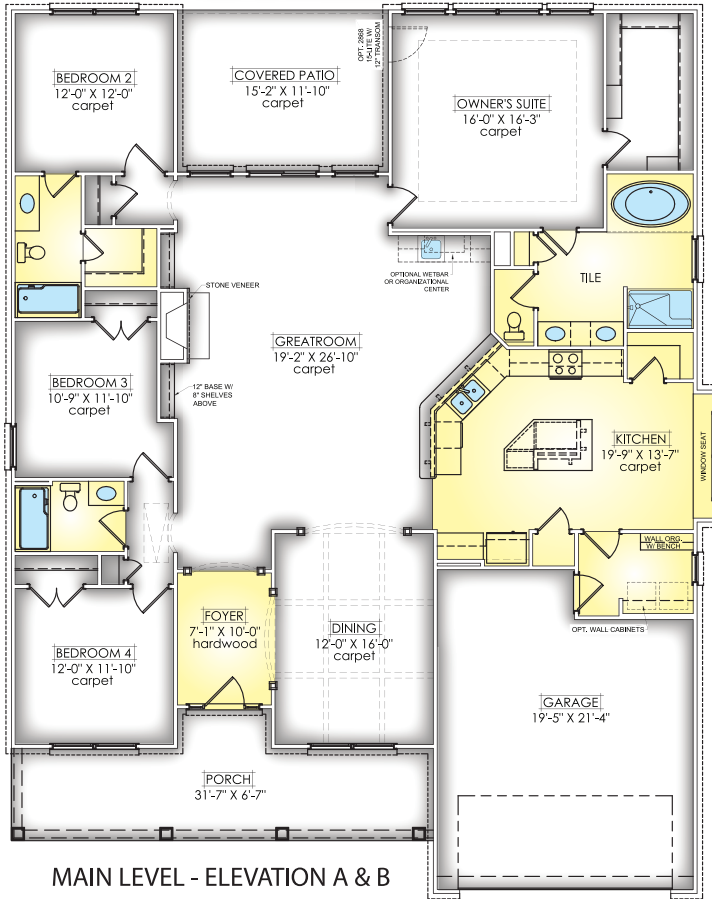

ELEVATION C

ELEVATION A

ELEVATION B

- FEATURES:**
- 3 Bedroom
  - 3 Bath
  - 2,477 Square Feet

Plans and other elevations may be shown with optional brick and/or upgrades. All elevations and plans may not be available in all communities. See on-site agent for details.

See opposite side for floor plan.

MAIN LEVEL - ELEVATION A & B

MAIN LEVEL - ELEVATION C

**FEATURES:**

- 3 Bedroom
- 3 Bath
- 2,477 Square Feet

\*Elevations and floor plans are artist's depictions only, and may show optional upgrades or may not be exact. Specifications and color may vary. Floor plans may vary depending on elevation and are subject to change without notice.