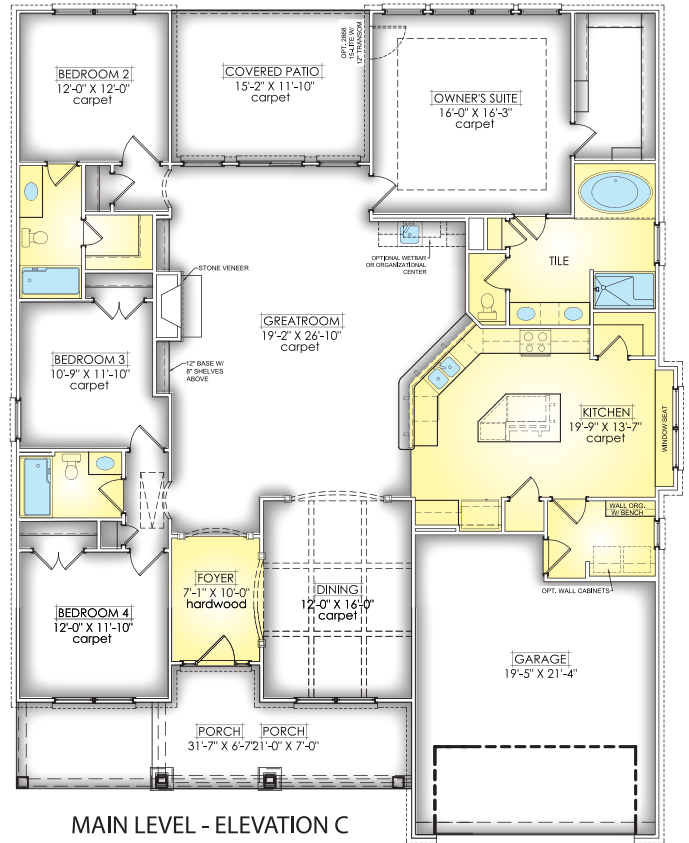

ELEVATION C

ELEVATION A

ELEVATION B

- FEATURES:**
- 3 Bedroom
  - 3 Bath
  - 2,477 Square Feet

Plans and other elevations may be shown with optional brick and/or upgrades. All elevations and plans may not be available in all communities. See on-site agent for details.

See opposite side for floor plan.

MAIN LEVEL - ELEVATION A & B

MAIN LEVEL - ELEVATION C

**FEATURES:**

- 3 Bedroom
- 3 Bath
- 2,477 Square Feet

\*Elevations and floor plans are artist's depictions only, and may show optional upgrades or may not be exact. Specifications and color may vary. Floor plans may vary depending on elevation and are subject to change without notice.