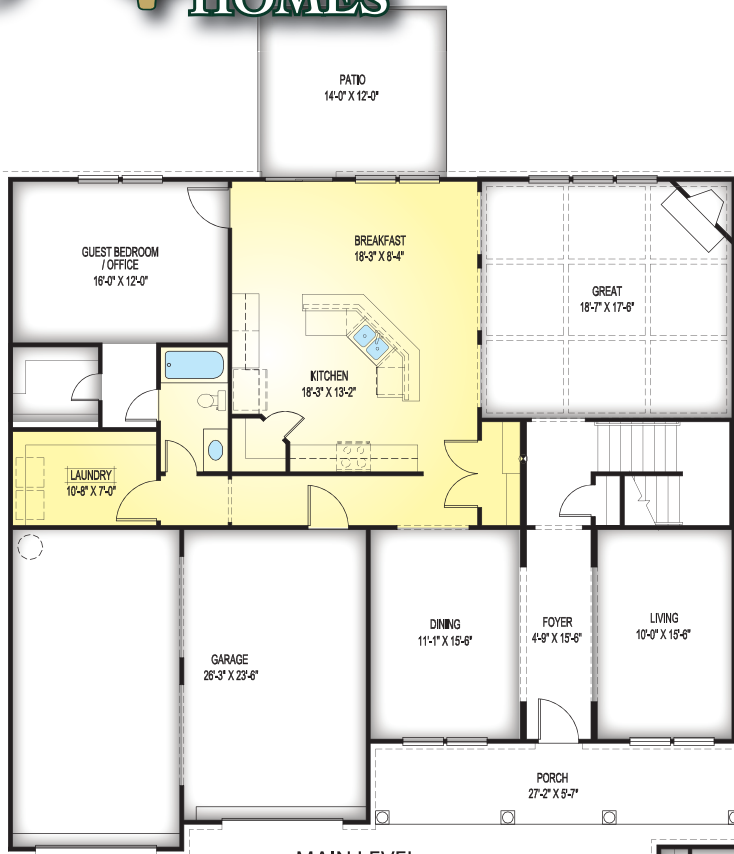

ELEVATION B

ELEVATION A

**FEATURES:**

- 6 Bedroom
- 4 Bath
- 4,448 Square Feet

Plans and other elevations may be shown with optional brick and/or upgrades. All elevations and plans may not be available in all communities. See on-site agent for details.

See opposite side for floor plan.

MAIN LEVEL

SECOND LEVEL

FEATURES:

- 6 Bedroom
- 4 Bath
- 4,448 Square Feet

\*Elevations and floor plans are artist's depictions only, and may show optional upgrades or may not be exact. Specifications and color may vary. Floor plans may vary depending on elevation and are subject to change without notice.