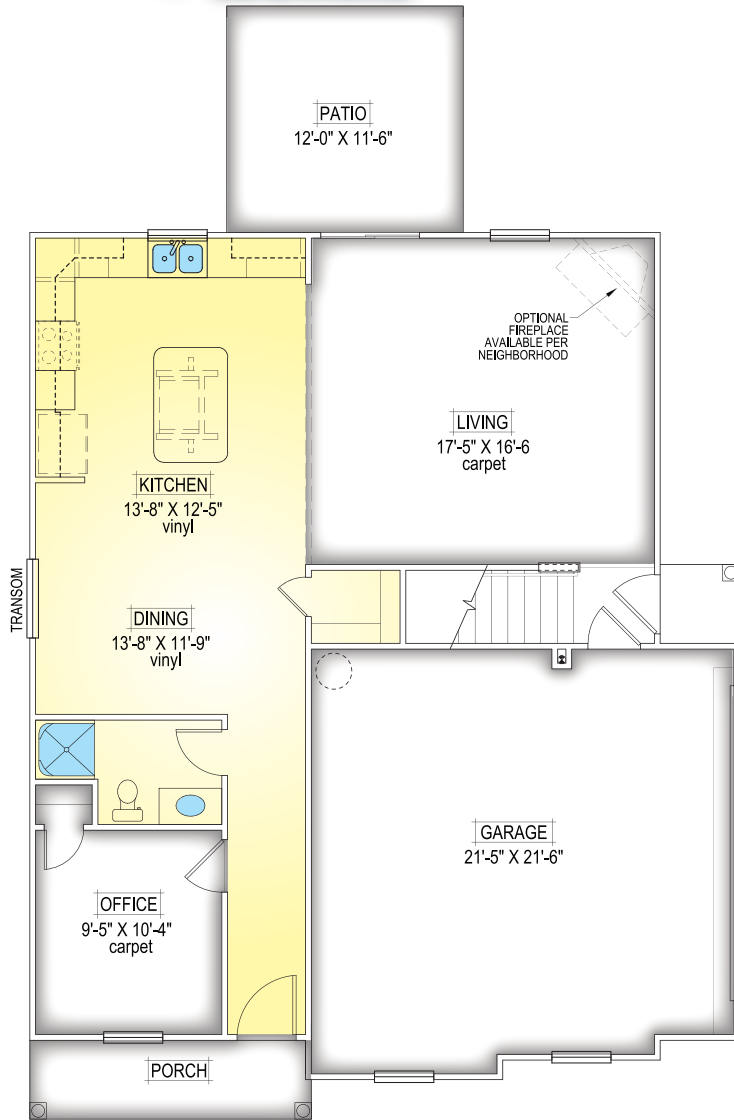

ELEVATION D

ELEVATION A

ELEVATION B

ELEVATION C

FEATURES: 4 Bedroom, 3 Bath, 2,397 Square Feet

Plans and other elevations may be shown with optional brick and/or upgrades. All elevations and plans may not be available in all communities. See on-site agent for details. See opposite side for floor plan.

MAIN LEVEL

SECOND LEVEL

FEATURES:

- 4 Bedroom
- 3 Bath
- 2,397 Square Feet

*Elevations and floor plans are artist's depictions only, and may show optional upgrades or may not be exact. Specifications and color may vary. Floor plans may vary depending on elevation and are subject to change without notice.