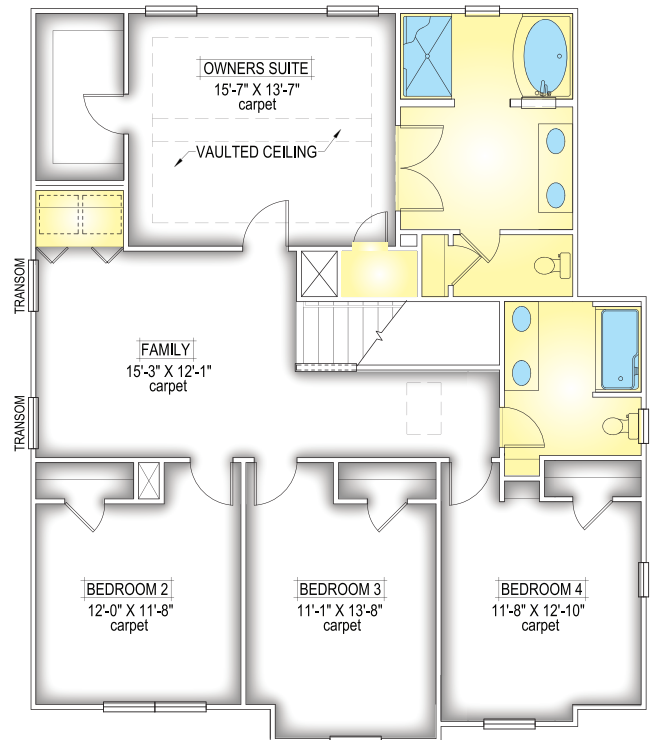

ELEVATION D

ELEVATION A

ELEVATION B

ELEVATION C

FEATURES: 4 Bedroom, 3 Bath, 2,397 Square Feet

Plans and other elevations may be shown with optional brick and/or upgrades. All elevations and plans may not be available in all communities. See on-site agent for details. See opposite side for floor plan.

MAIN LEVEL

SECOND LEVEL

FEATURES:

- 4 Bedroom
- 3 Bath
- 2,397 Square Feet

*Elevations and floor plans are artist's depictions only, and may show optional upgrades or may not be exact. Specifications and color may vary. Floor plans may vary depending on elevation and are subject to change without notice.