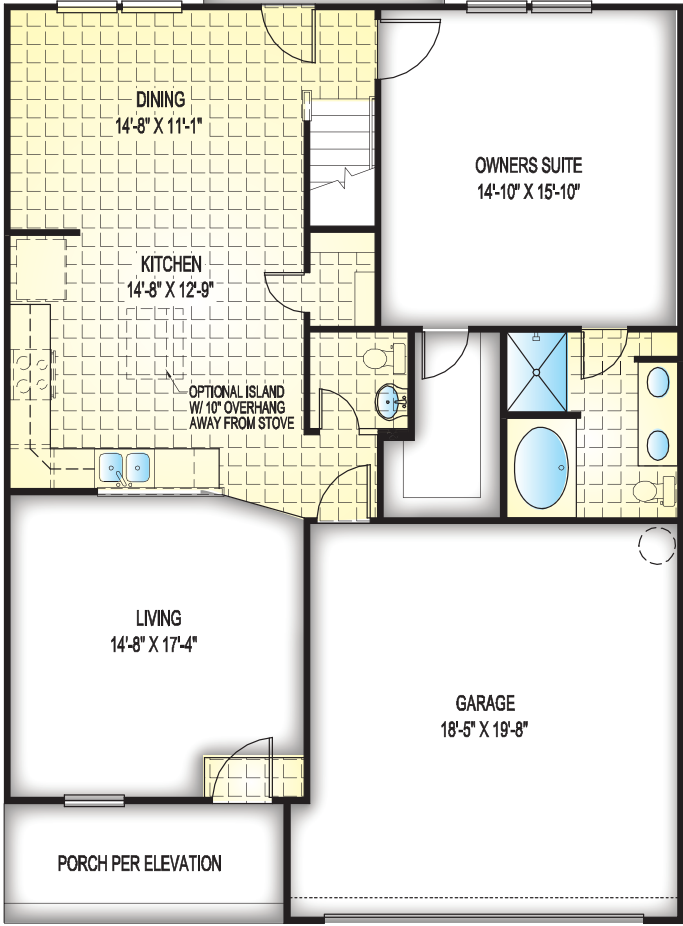

# The Kingstree

ELEVATION D

ELEVATION A

ELEVATION B

ELEVATION C

FEATURES: 5 Bedroom, 3.5 Bath, 2,572 Square Feet

Plans and other elevations may be shown with optional brick and/or upgrades. All elevations and plans may not be available in all communities. See on-site agent for details.

See opposite side for floor plan.

GreatSouthernHome.com

# The Floorplan

STANDARD 12'-0" X 11'-8" PATIO - (RAISED PATIO OR DECK PER LOT)

MAIN LEVEL

SECOND LEVEL

FEATURES: 5 Bedroom, 3.5 Bath, 2,572 Square Feet

\*Elevations and floor plans are artist's depictions only, and may show optional upgrades or may not be exact. Specifications and color may vary. Floor plans may vary depending on elevation and are subject to change without notice.