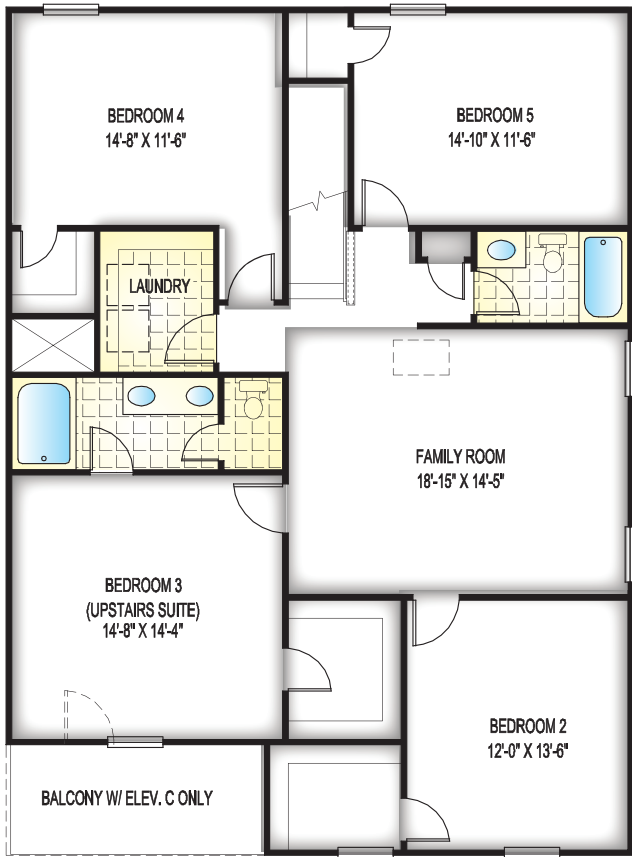

# The Kingstree

ELEVATION D

ELEVATION A

ELEVATION B

ELEVATION C

FEATURES: 5 Bedroom, 3.5 Bath, 2,572 Square Feet

Plans and other elevations may be shown with optional brick and/or upgrades. All elevations and plans may not be available in all communities. See on-site agent for details.

See opposite side for floor plan.

GreatSouthernHome.com

# The Floorplan

STANDARD 12'-0" X 11'-8" PATIO - (RAISED PATIO OR DECK PER LOT)

MAIN LEVEL

SECOND LEVEL

FEATURES: 5 Bedroom, 3.5 Bath, 2,572 Square Feet

\*Elevations and floor plans are artist's depictions only, and may show optional upgrades or may not be exact. Specifications and color may vary. Floor plans may vary depending on elevation and are subject to change without notice.