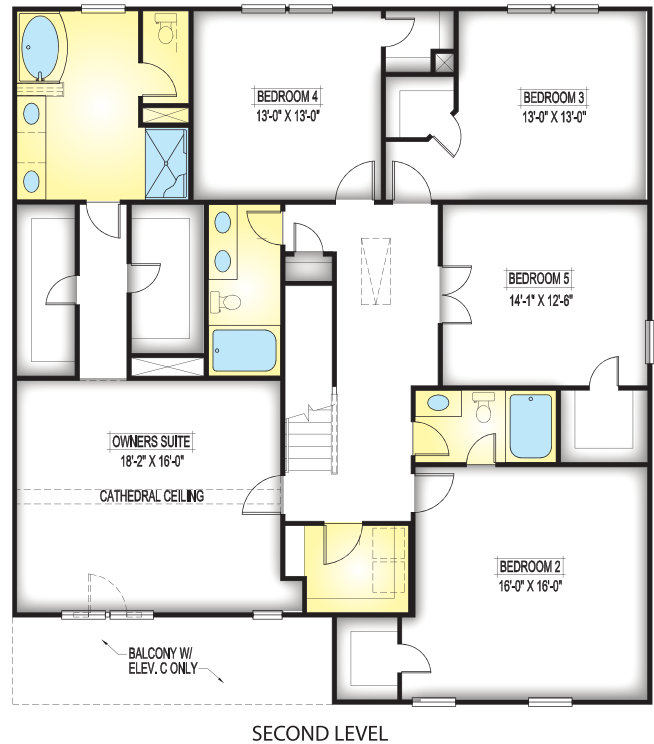

ELEVATION E

ELEVATION A

ELEVATION B

ELEVATION C

ELEVATION D

FEATURES: 5 Bedroom, 3.5 Bath, 3,306 Square Feet

Plans and other elevations may be shown with optional brick and/or upgrades. All elevations and plans may not be available in all communities. See on-site agent for details.

See opposite side for floor plan.

FEATURES:

- 5 Bedroom
- 3.5 Bath
- 3,306 Square Feet

*Elevations and floor plans are artist's depictions only, and may show optional upgrades or may not be exact. Specifications and color may vary. Floor plans may vary depending on elevation and are subject to change without notice.