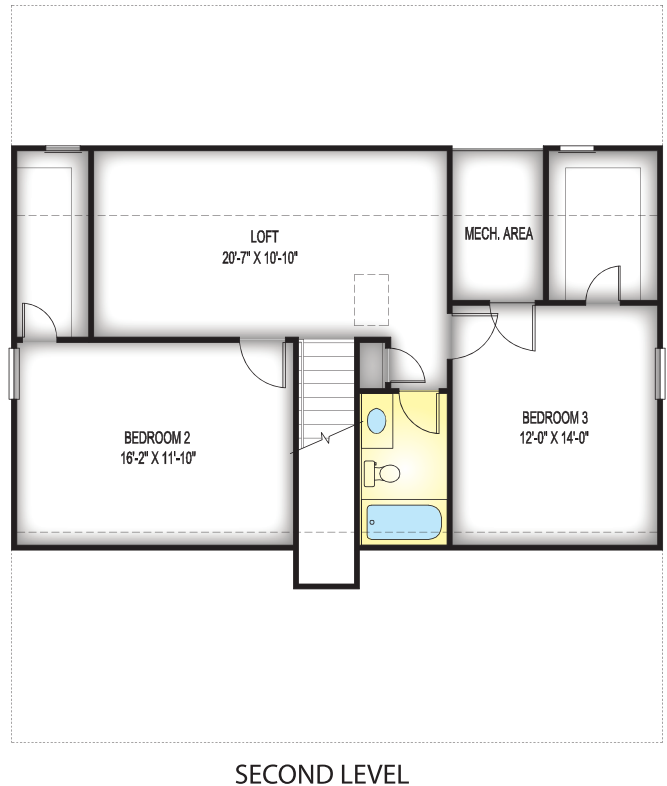

ELEVATION F

ELEVATION A

ELEVATION B

ELEVATION C

ELEVATION D

ELEVATION E

**FEATURES:**

- 3 Bedroom
- 2.5 Bath
- 2,037 Square Feet

Plans and other elevations may be shown with optional brick and/or upgrades. All elevations and plans may not be available in all communities. See on-site agent for details. See opposite side for floor plan.

FEATURES: 3 Bedroom, 2.5 Bath, 2,037 Square Feet

\*Elevations and floor plans are artist's depictions only, and may show optional upgrades or may not be exact. Specifications and color may vary. Floor plans may vary depending on elevation and are subject to change without notice.