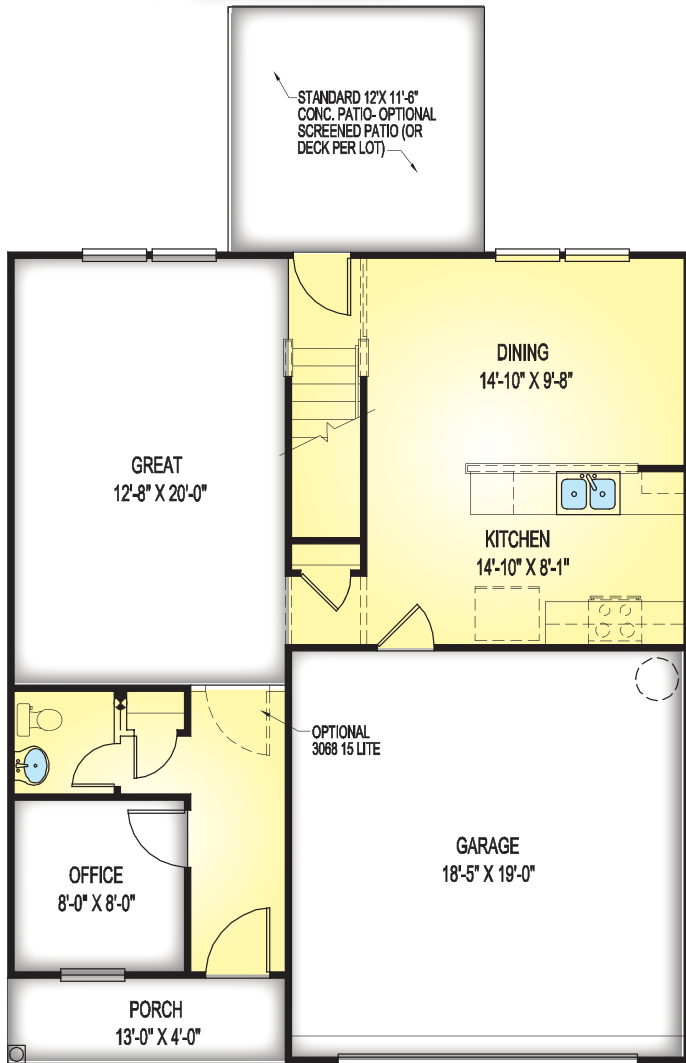

ELEVATION F

ELEVATION A

ELEVATION B

ELEVATION D

ELEVATION E

FEATURES:

- 4 Bedroom,
- 2.5 Bath,
- 1,921 Square Feet

Plans and other elevations may be shown with optional brick and/or upgrades. All elevations and plans may not be available in all communities. See on-site agent for details.

See opposite side for floor plan.

MAIN LEVEL

SECOND LEVEL

FEATURES:

- 4 Bedroom,
- 2.5 Bath,
- 1,921 Square Feet

*Elevations and floor plans are artist's depictions only, and may show optional upgrades or may not be exact. Specifications and color may vary. Floor plans may vary depending on elevation and are subject to change without notice.