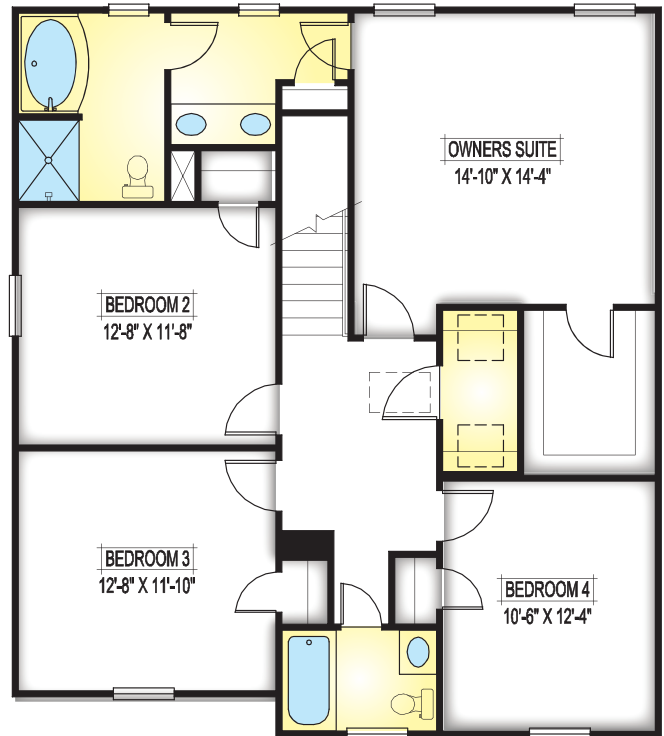

ELEVATION F

ELEVATION A

ELEVATION B

ELEVATION D

ELEVATION E

FEATURES:

- 4 Bedroom,
- 2.5 Bath,
- 1,921 Square Feet

Plans and other elevations may be shown with optional brick and/or upgrades. All elevations and plans may not be available in all communities. See on-site agent for details.

See opposite side for floor plan.

MAIN LEVEL

SECOND LEVEL

FEATURES:

- 4 Bedroom,
- 2.5 Bath,
- 1,921 Square Feet

*Elevations and floor plans are artist's depictions only, and may show optional upgrades or may not be exact. Specifications and color may vary. Floor plans may vary depending on elevation and are subject to change without notice.