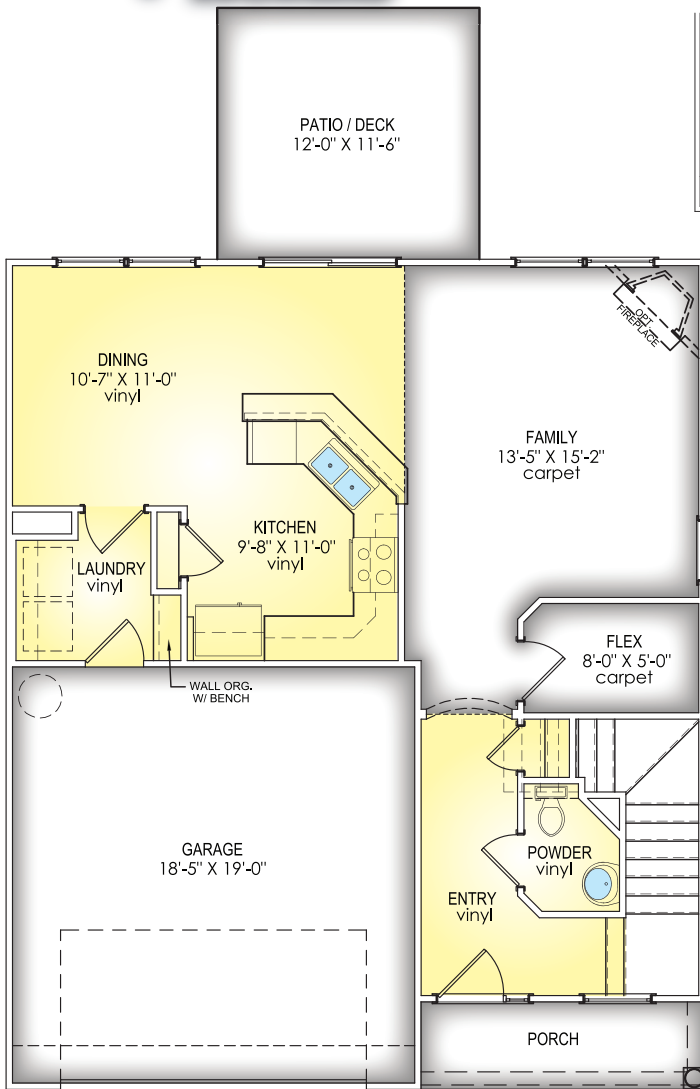

ELEVATION C
 WITH WRAP
 AROUND PORCH

ELEVATION A

ELEVATION A - W/ WRAP AROUND PORCH

ELEVATION B

ELEVATION B - W/ WRAP AROUND PORCH

ELEVATION C

FEATURES:

- 4 Bedroom
- 2.5 Bath
- 1,861 Square Feet

Plans and other elevations may be shown with optional brick and/or upgrades. All elevations and plans may not be available in all communities. See on-site agent for details.

See opposite side for floor plan.

MAIN LEVEL

PORCH @ ELEV. B

PORCH @ ELEV. C

MAIN LEVEL - WRAP AROUND PORCH

PORCH @ ELEV. B

PORCH @ ELEV. C

SECOND LEVEL

FEATURES: 4 Bedroom, 2.5 Bath, 1,861 Square Feet

*Elevations and floor plans are artist's depictions only, and may show optional upgrades or may not be exact. Specifications and color may vary. Floor plans may vary depending on elevation and are subject to change without notice.