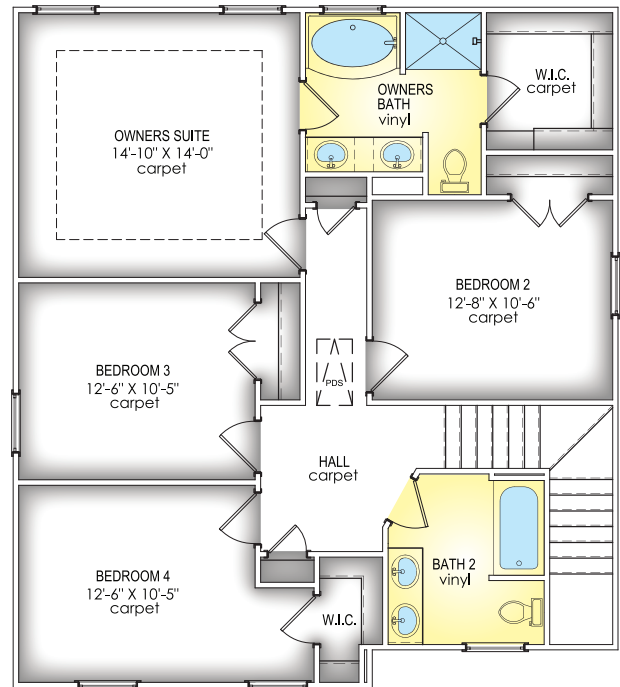

ELEVATION C
 WITH WRAP
 AROUND PORCH

ELEVATION A

ELEVATION A - W/ WRAP AROUND PORCH

ELEVATION B

ELEVATION B - W/ WRAP AROUND PORCH

ELEVATION C

FEATURES:

- 4 Bedroom
- 2.5 Bath
- 1,861 Square Feet

MAIN LEVEL

PORCH @ ELEV. B

PORCH @ ELEV. C

MAIN LEVEL - WRAP AROUND PORCH

PORCH @ ELEV. B

PORCH @ ELEV. C

SECOND LEVEL

FEATURES: 4 Bedroom, 2.5 Bath, 1,861 Square Feet

*Elevations and floor plans are artist's depictions only, and may show optional upgrades or may not be exact. Specifications and color may vary. Floor plans may vary depending on elevation and are subject to change without notice.