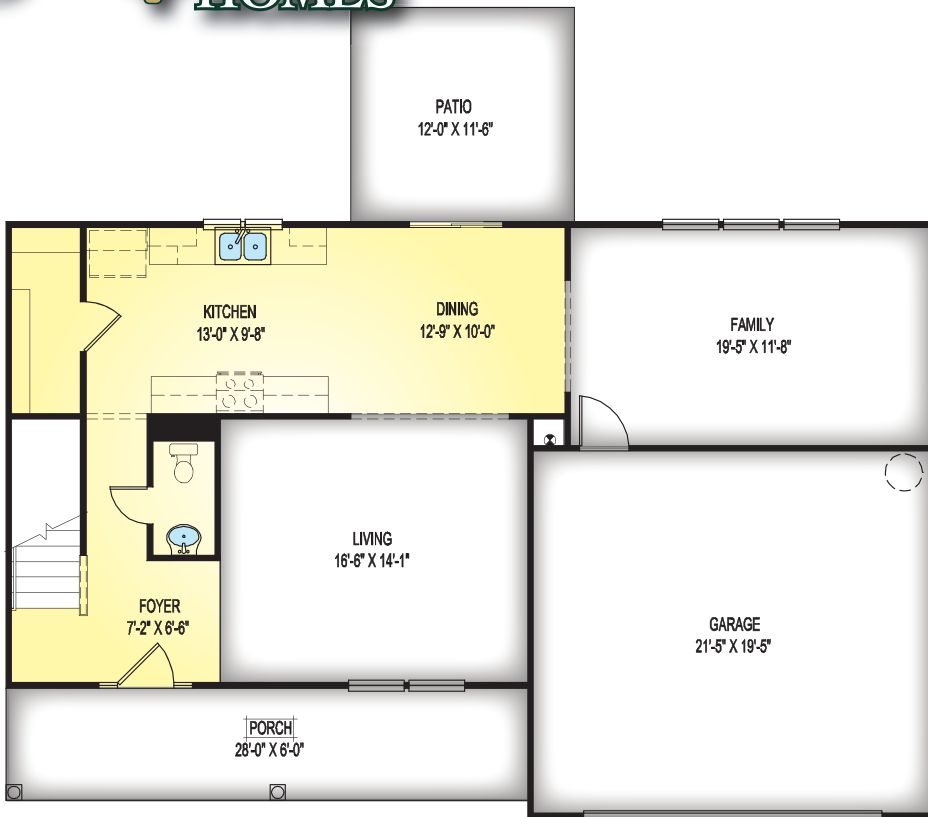

FEATURES: 4 Bedroom, 2.5 Bath, 2,434 Square Feet

Plans and other elevations may be shown with optional brick and/or upgrades. All elevations and plans may not be available in all communities. See on-site agent for details.

See opposite side for floor plan.

MAIN LEVEL

SECOND LEVEL

FEATURES:

- 4 Bedroom
- 2.5 Bath
- 2,434 Square Feet

*Elevations and floor plans are artist's depictions only, and may show optional upgrades or may not be exact. Specifications and color may vary. Floor plans may vary depending on elevation and are subject to change without notice.