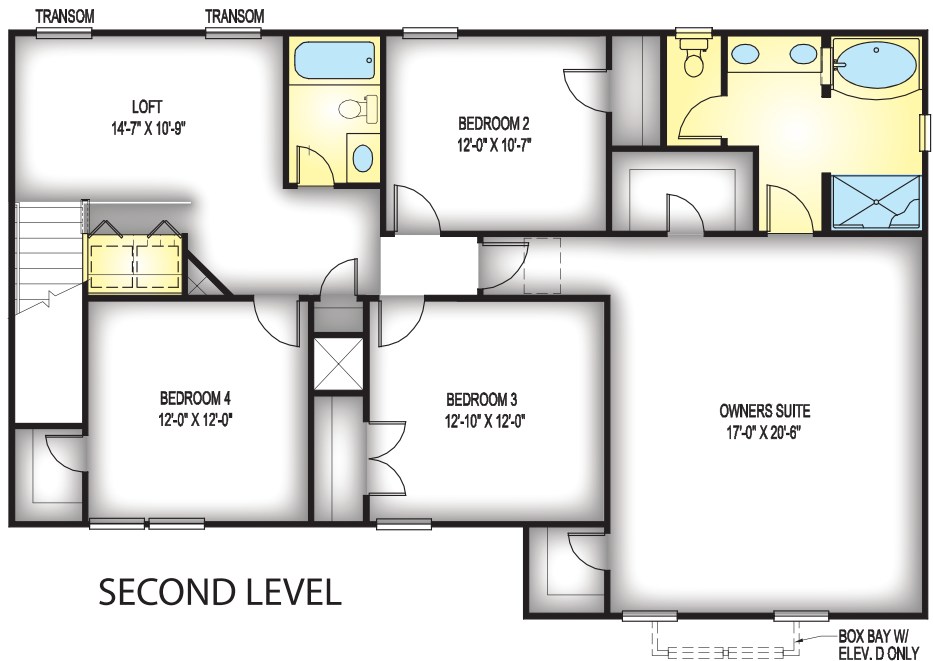

FEATURES: 4 Bedroom, 2.5 Bath, 2,434 Square Feet

Plans and other elevations may be shown with optional brick and/or upgrades. All elevations and plans may not be available in all communities. See on-site agent for details.

See opposite side for floor plan.

MAIN LEVEL

SECOND LEVEL

FEATURES:

- 4 Bedroom
- 2.5 Bath
- 2,434 Square Feet

*Elevations and floor plans are artist's depictions only, and may show optional upgrades or may not be exact. Specifications and color may vary. Floor plans may vary depending on elevation and are subject to change without notice.