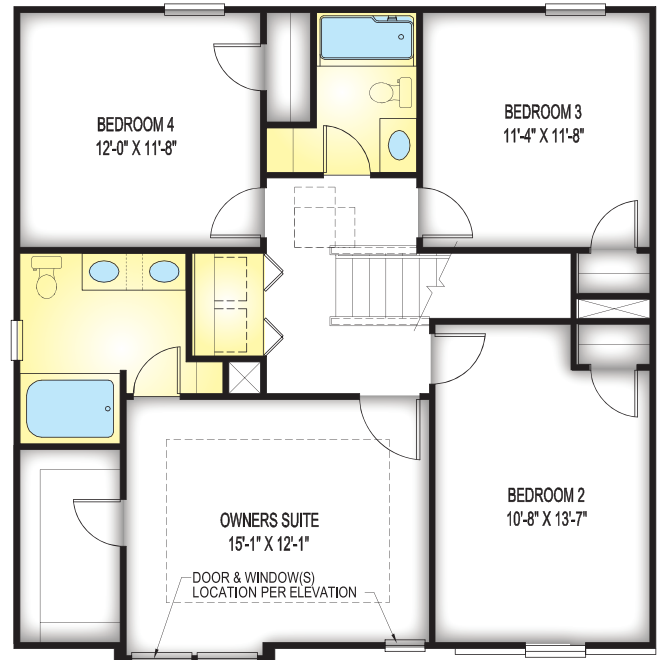

ELEVATION C

ELEVATION A

ELEVATION B

- FEATURES:**
- 4 Bedroom
 - 2.5 Bath
 - 1,699 Square Feet

Plans and other elevations may be shown with optional brick and/or upgrades. All elevations and plans may not be available in all communities. See on-site agent for details.

See opposite side for floor plan.

MAIN LEVEL

SECOND LEVEL

FEATURES:

- 4 Bedroom
- 2.5 Bath
- 1,699 Square Feet

*Elevations and floor plans are artist's depictions only, and may show optional upgrades or may not be exact. Specifications and color may vary. Floor plans may vary depending on elevation and are subject to change without notice.