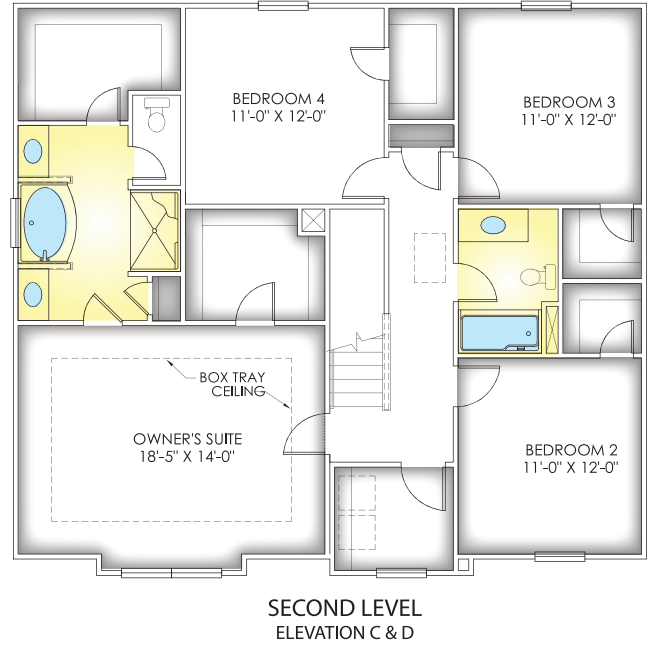

ELEVATION C

ELEVATION A

ELEVATION B

**FEATURES:**

- 4 Bedroom
- 2.5 Bath
- 2,255 - 2,377 Square Feet

Plans and other elevations may be shown with optional brick and/or upgrades. All elevations and plans may not be available in all communities. See on-site agent for details.

See opposite side for floor plan.

**FEATURES:** 4 Bedroom, 2.5 Bath, 2,255 - 2,377 Square Feet

\*Elevations and floor plans are artist's depictions only, and may show optional upgrades or may not be exact. Specifications and color may vary. Floor plans may vary depending on elevation and are subject to change without notice.