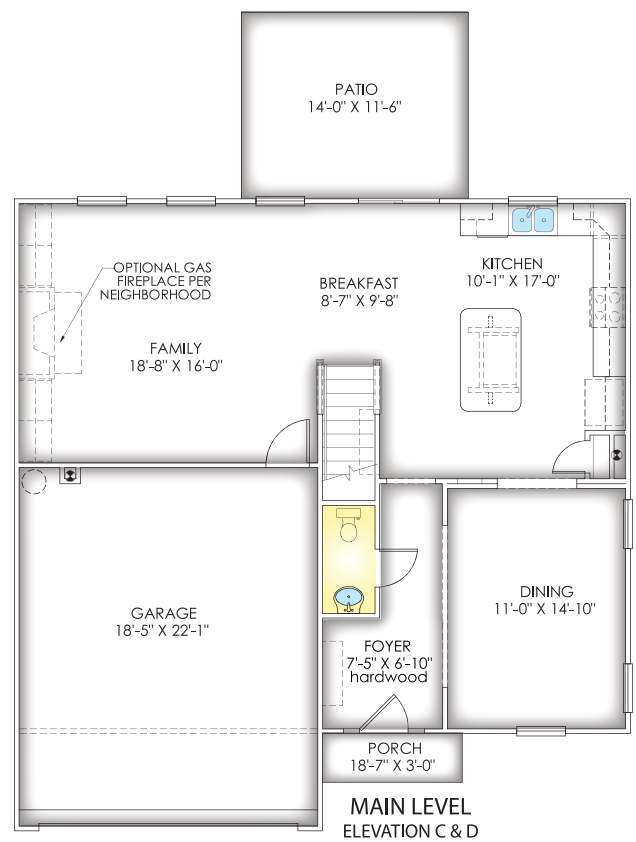

ELEVATION C

ELEVATION A

ELEVATION B

**FEATURES:**

- 4 Bedroom
- 2.5 Bath
- 2,255 - 2,377 Square Feet

Plans and other elevations may be shown with optional brick and/or upgrades. All elevations and plans may not be available in all communities. See on-site agent for details.

See opposite side for floor plan.

**FEATURES:** 4 Bedroom, 2.5 Bath, 2,255 - 2,377 Square Feet

\*Elevations and floor plans are artist's depictions only, and may show optional upgrades or may not be exact. Specifications and color may vary. Floor plans may vary depending on elevation and are subject to change without notice.