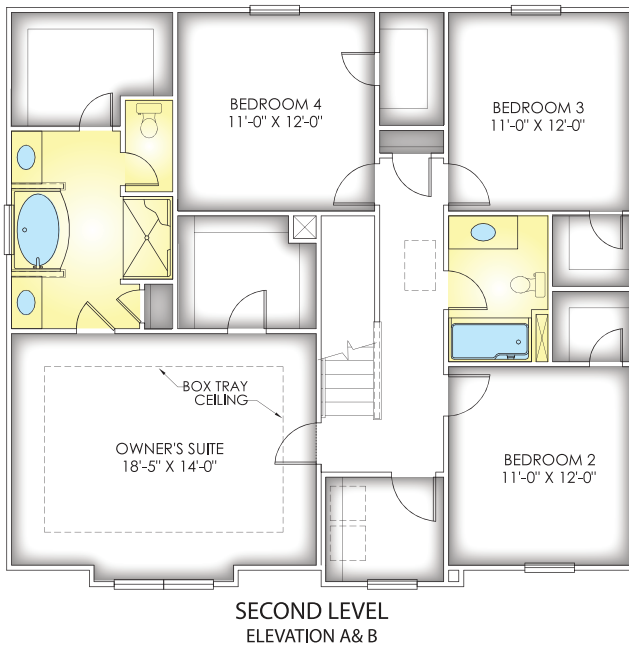

ELEVATION C

ELEVATION A

ELEVATION B

**FEATURES:**

- 4 Bedroom
- 2.5 Bath
- 2,255 - 2,377 Square Feet

Plans and other elevations may be shown with optional brick and/or upgrades. All elevations and plans may not be available in all communities. See on-site agent for details.

See opposite side for floor plan.

**FEATURES:** 4 Bedroom, 2.5 Bath, 2,255 - 2,377 Square Feet

\*Elevations and floor plans are artist's depictions only, and may show optional upgrades or may not be exact. Specifications and color may vary. Floor plans may vary depending on elevation and are subject to change without notice.