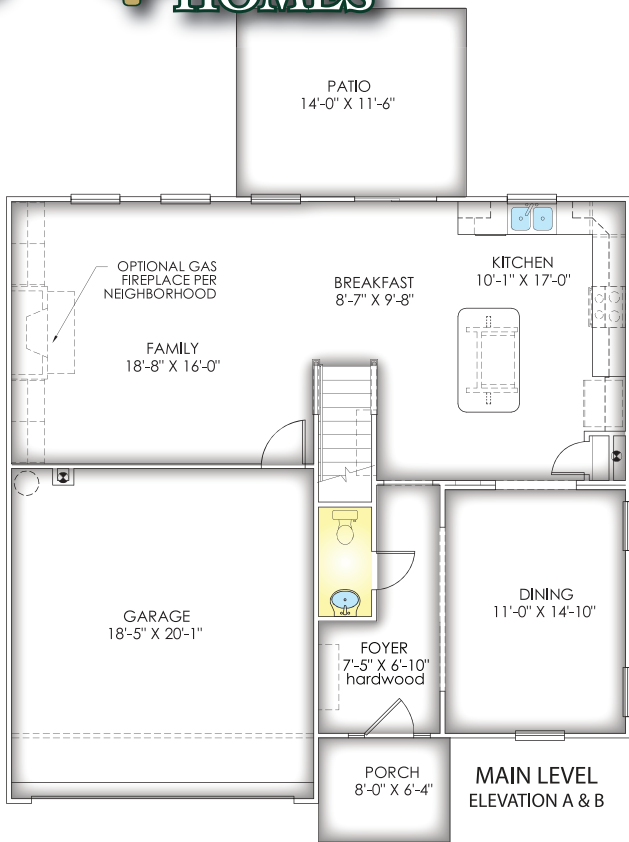

ELEVATION C

ELEVATION A

ELEVATION B

**FEATURES:**

- 4 Bedroom
- 2.5 Bath
- 2,255 - 2,377 Square Feet

Plans and other elevations may be shown with optional brick and/or upgrades. All elevations and plans may not be available in all communities. See on-site agent for details.

See opposite side for floor plan.

**FEATURES:** 4 Bedroom, 2.5 Bath, 2,255 - 2,377 Square Feet

\*Elevations and floor plans are artist's depictions only, and may show optional upgrades or may not be exact. Specifications and color may vary. Floor plans may vary depending on elevation and are subject to change without notice.