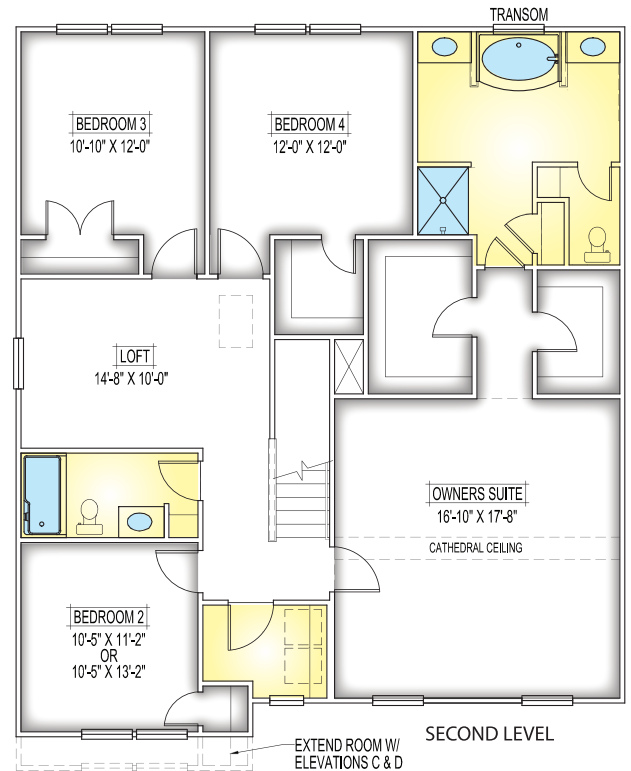

ELEVATION D

ELEVATION A

ELEVATION B

ELEVATION C

**FEATURES:** 4 Bedroom, 2.5 Bath, 2,567 - 2,623 Square Feet

Plans and other elevations may be shown with optional brick and/or upgrades. All elevations and plans may not be available in all communities. See on-site agent for details.

See opposite side for floor plan.

**FEATURES:**

- 4 Bedroom,
- 2.5 Bath,
- 2,567 Square Feet  
Elevations A & B
- 2,623 Square Feet  
Elevations C & D

\*Elevations and floor plans are artist's depictions only, and may show optional upgrades or may not be exact. Specifications and color may vary. Floor plans may vary depending on elevation and are subject to change without notice.