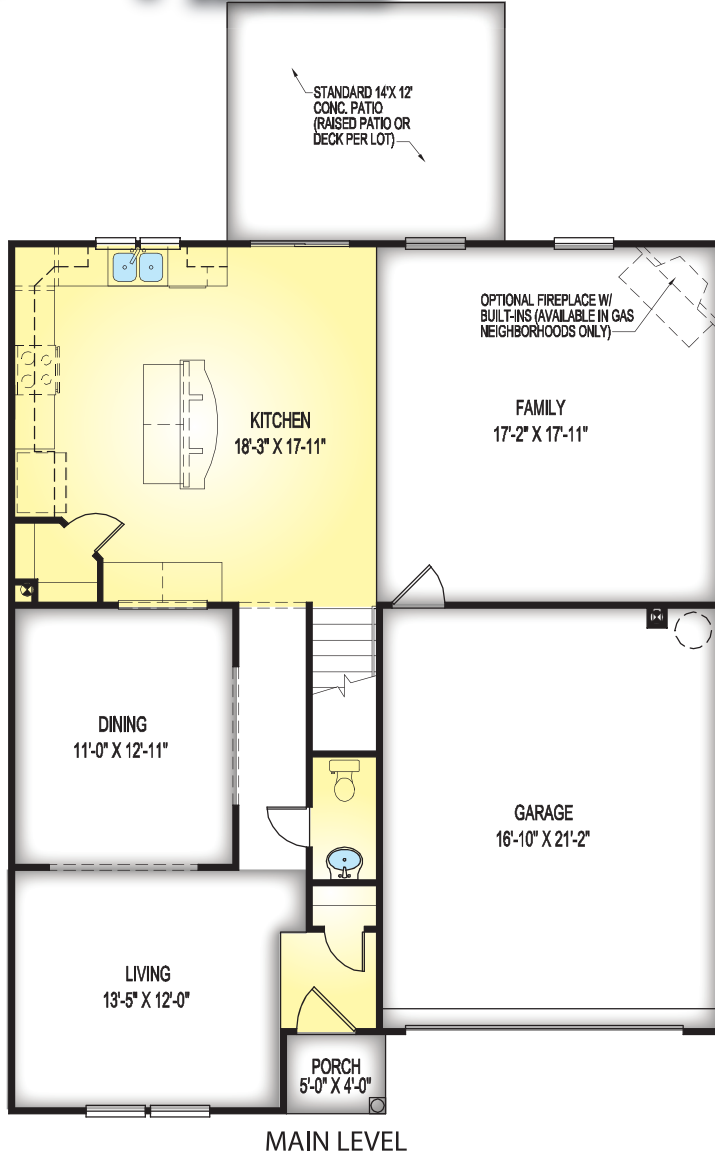

ELEVATION D

ELEVATION A

ELEVATION B

ELEVATION C

**FEATURES:** 4 Bedroom, 2.5 Bath, 2,567 - 2,623 Square Feet

Plans and other elevations may be shown with optional brick and/or upgrades. All elevations and plans may not be available in all communities. See on-site agent for details.

See opposite side for floor plan.

**FEATURES:**

- 4 Bedroom,
- 2.5 Bath,
- 2,567 Square Feet  
Elevations A & B
- 2,623 Square Feet  
Elevations C & D

\*Elevations and floor plans are artist's depictions only, and may show optional upgrades or may not be exact. Specifications and color may vary. Floor plans may vary depending on elevation and are subject to change without notice.