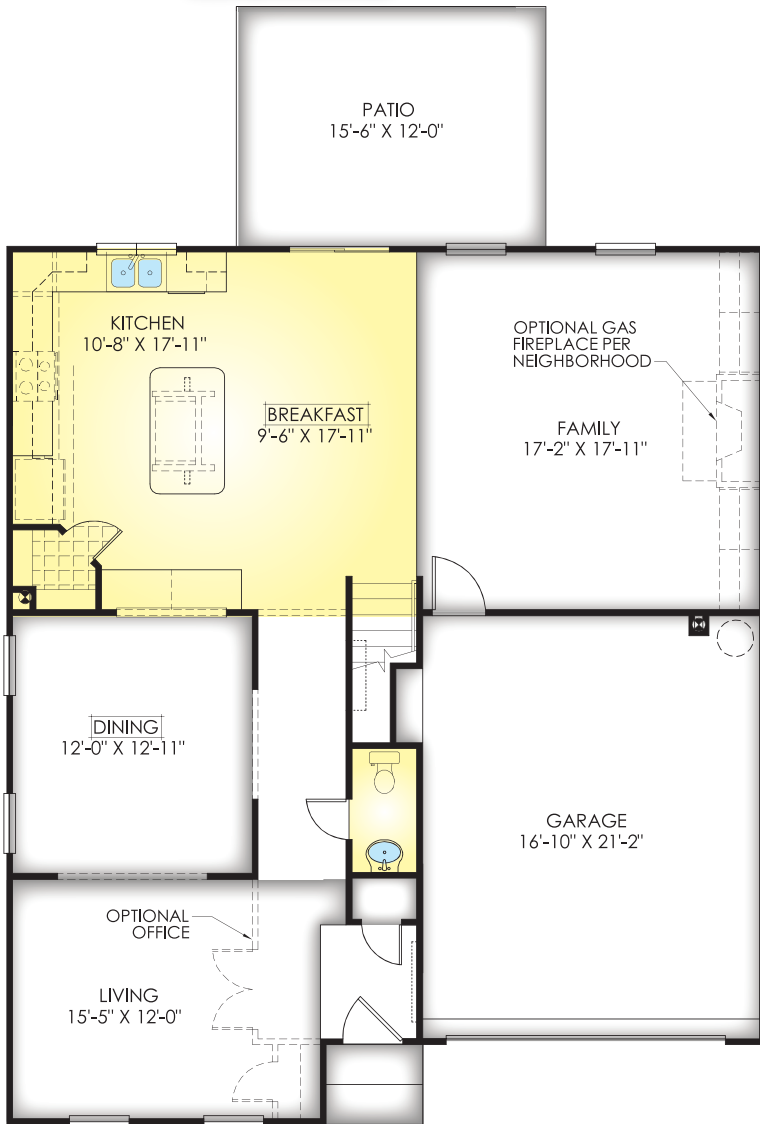

ELEVATION F

ELEVATION A

ELEVATION B

ELEVATION C

ELEVATION D

ELEVATION E

FEATURES:

- 4 Bedroom
- 3.5 Bath
- 2,818 - 2,827 Square Feet

Plans and other elevations may be shown with optional brick and/or upgrades. All elevations and plans may not be available in all communities. See on-site agent for details. See opposite side for floor plan.

MAIN LEVEL

SECOND LEVEL

FEATURES: 4 Bedroom, 3.5 Bath, 2,818 - 2,827 Square Feet

*Elevations and floor plans are artist's depictions only, and may show optional upgrades or may not be exact. Specifications and color may vary. Floor plans may vary depending on elevation and are subject to change without notice.