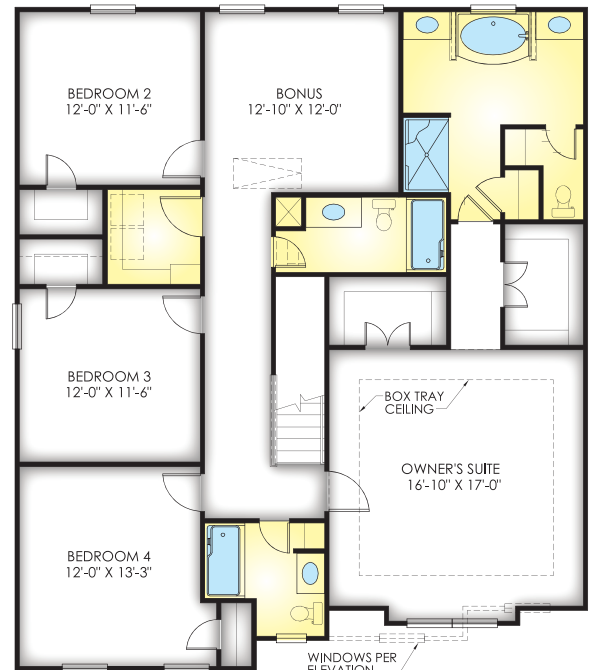

ELEVATION F

ELEVATION A

ELEVATION B

ELEVATION C

ELEVATION D

ELEVATION E

FEATURES:

- 4 Bedroom
- 3.5 Bath
- 2,818 - 2,827 Square Feet

Plans and other elevations may be shown with optional brick and/or upgrades. All elevations and plans may not be available in all communities. See on-site agent for details. See opposite side for floor plan.

MAIN LEVEL

SECOND LEVEL

FEATURES: 4 Bedroom, 3.5 Bath, 2,818 - 2,827 Square Feet

*Elevations and floor plans are artist's depictions only, and may show optional upgrades or may not be exact. Specifications and color may vary. Floor plans may vary depending on elevation and are subject to change without notice.