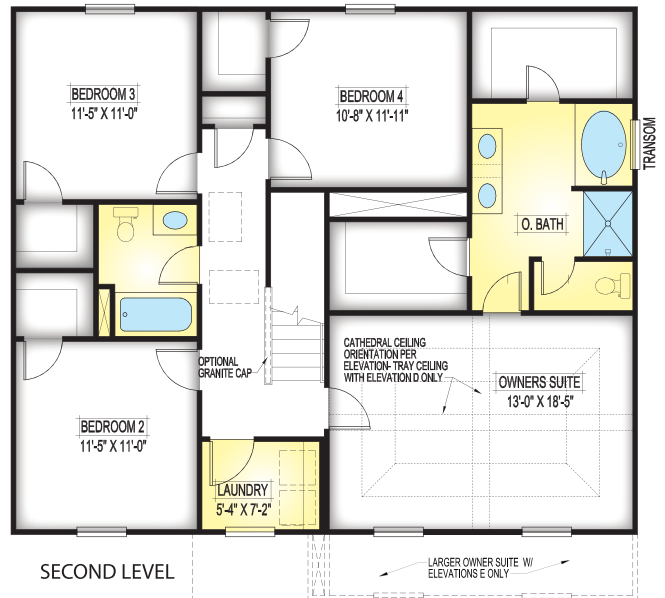

ELEVATION K

ELEVATION A

ELEVATION B

ELEVATION C

ELEVATION D

ELEVATION E

FEATURES:

- 4 Bedroom
- 2.5 Bath
- 2,125 - 2,205 Square Feet

Plans and other elevations may be shown with optional brick and/or upgrades. All elevations and plans may not be available in all communities. See on-site agent for details. See opposite side for floor plan.

MAIN LEVEL

SECOND LEVEL

FEATURES:

4 Bedroom

2.5 Bath

2,125 - 2,205 Square Feet

*Elevations and floor plans are artist's depictions only, and may show optional upgrades or may not be exact. Specifications and color may vary. Floor plans may vary depending on elevation and are subject to change without notice.