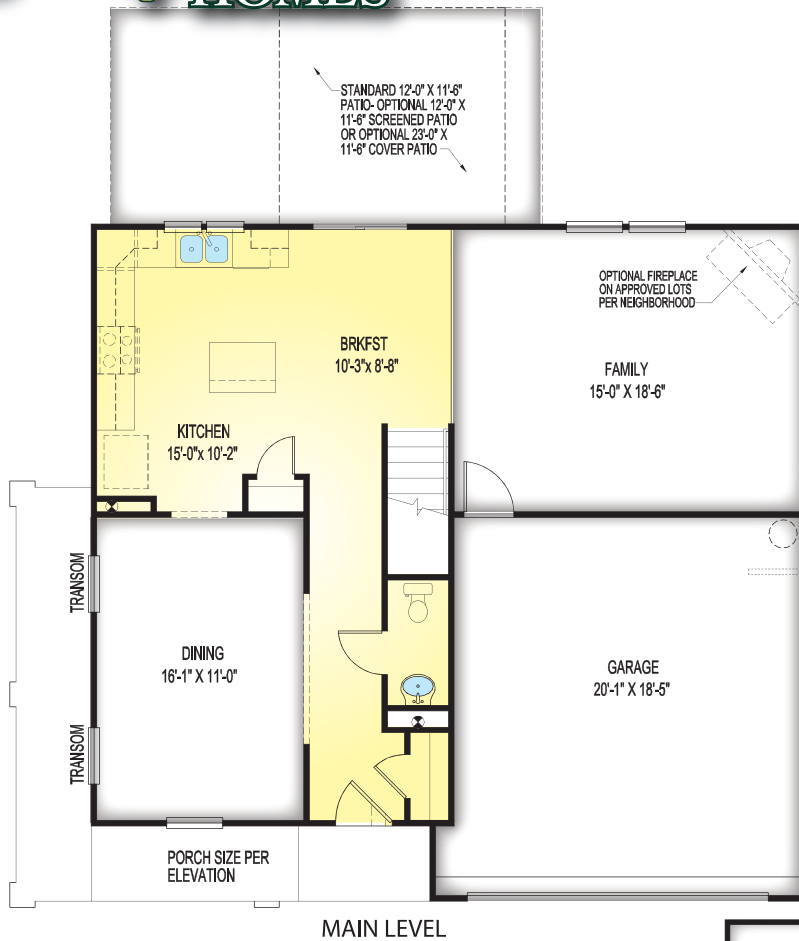

ELEVATION K

ELEVATION A

ELEVATION B

ELEVATION C

ELEVATION D

ELEVATION E

FEATURES:

- 4 Bedroom
- 2.5 Bath
- 2,125 - 2,205 Square Feet

Plans and other elevations may be shown with optional brick and/or upgrades. All elevations and plans may not be available in all communities. See on-site agent for details. See opposite side for floor plan.

MAIN LEVEL

SECOND LEVEL

FEATURES:

4 Bedroom

2.5 Bath

2,125 - 2,205 Square Feet

*Elevations and floor plans are artist's depictions only, and may show optional upgrades or may not be exact. Specifications and color may vary. Floor plans may vary depending on elevation and are subject to change without notice.