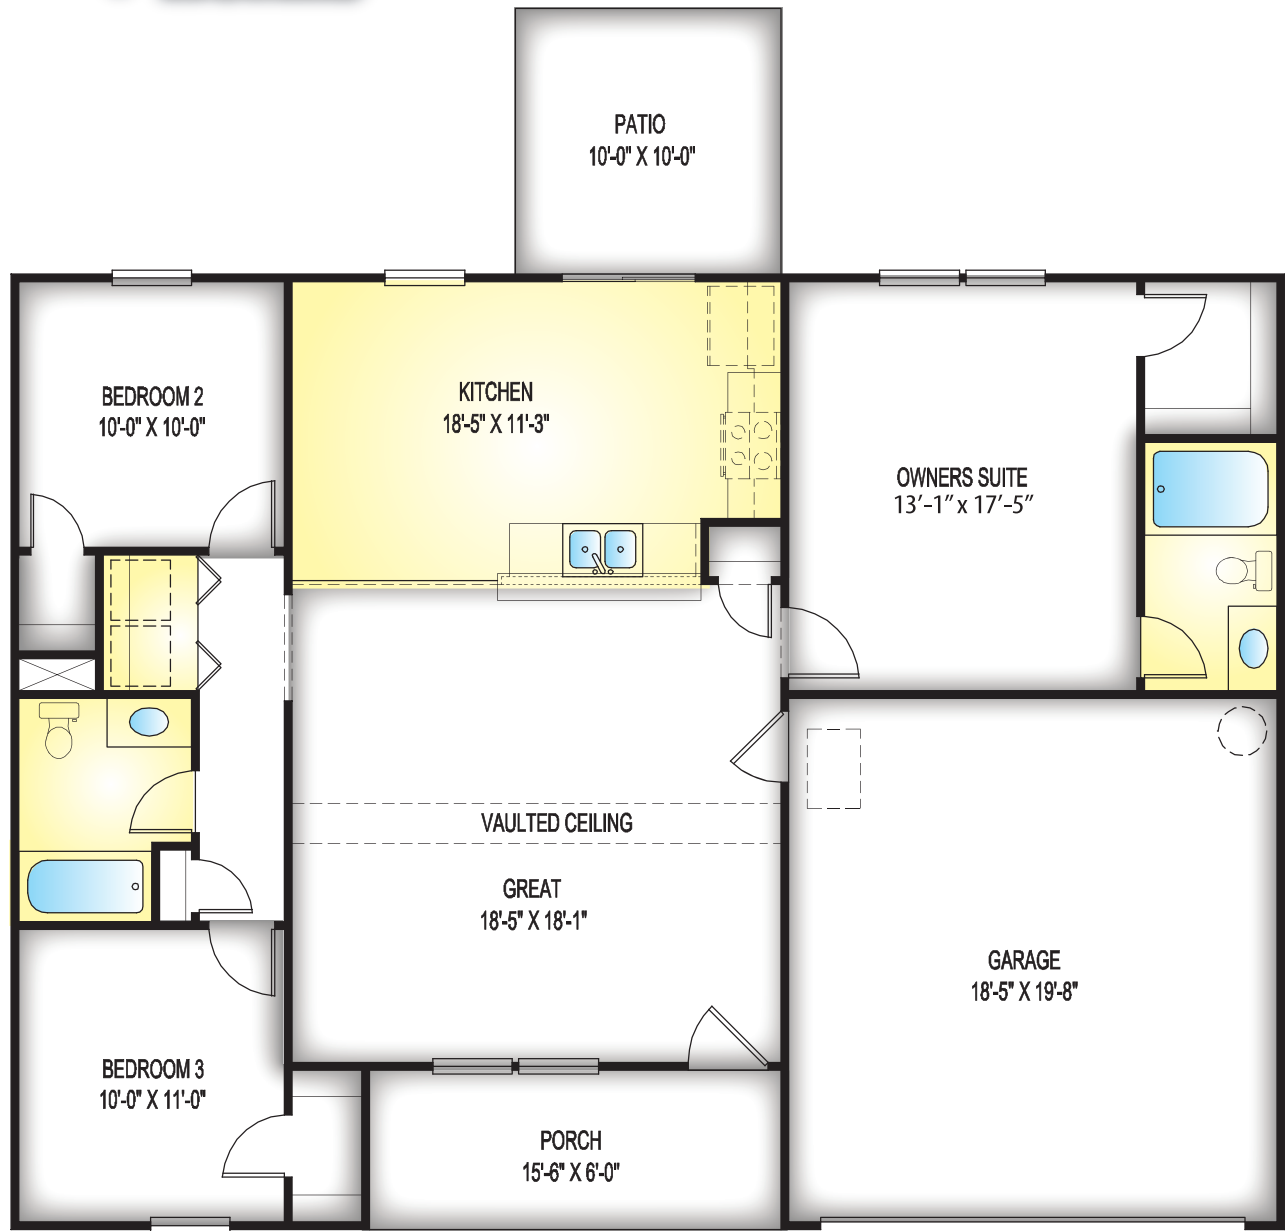

ELEVATION C

ELEVATION A

ELEVATION B

FEATURES:

- 3 Bedroom
- 2 Bath
- 1,296 Square Feet

Plans and other elevations may be shown with optional brick and/or upgrades. All elevations and plans may not be available in all communities. See on-site agent for details.

See opposite side for floor plan.

MAIN LEVEL

FEATURES: 3 Bedroom, 2 Bath, 1,296 Square Feet

*Elevations and floor plans are artist's depictions only, and may show optional upgrades or may not be exact. Specifications and color may vary. Floor plans may vary depending on elevation and are subject to change without notice.