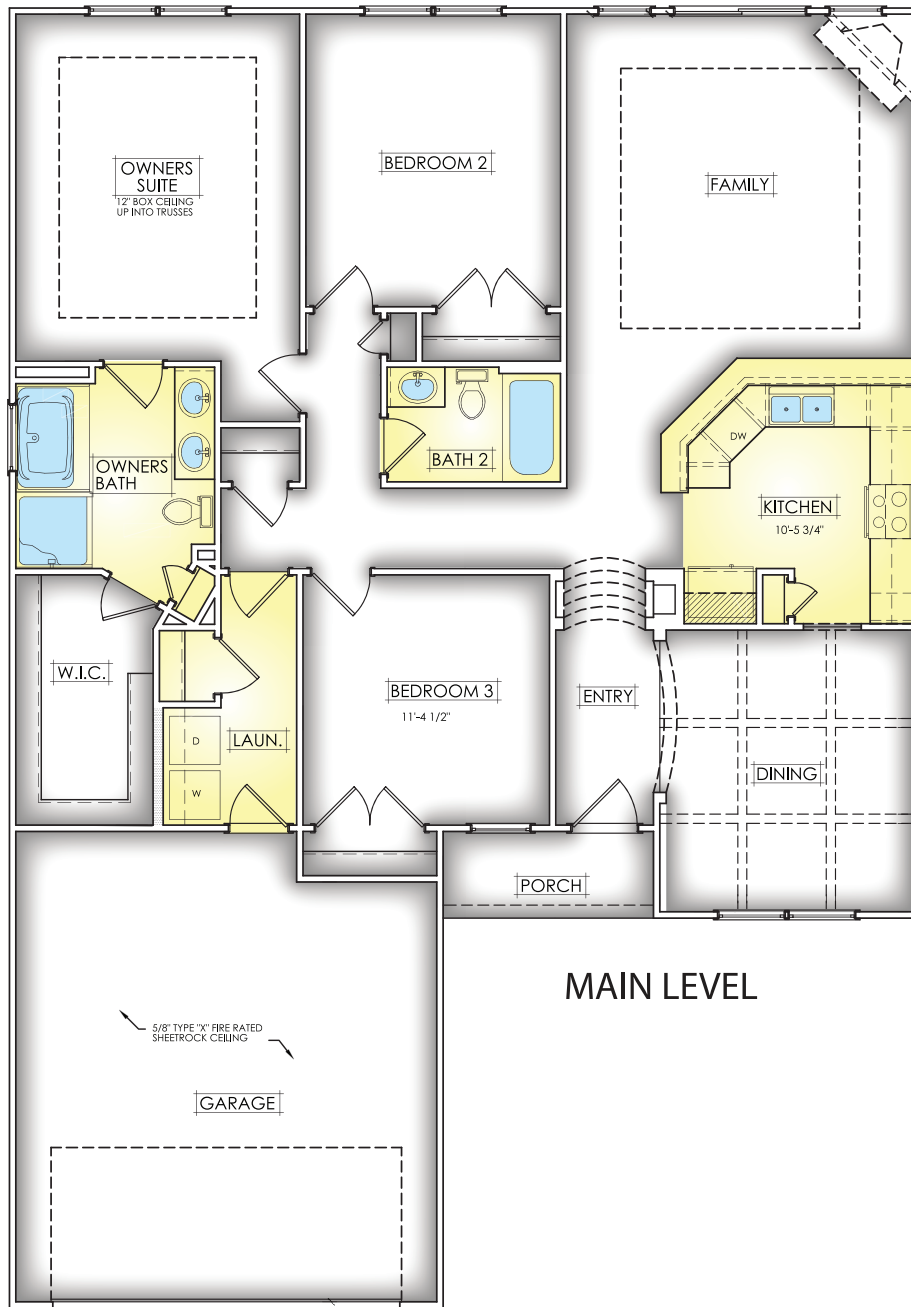

ELEVATION A

ELEVATION B

ELEVATION C

ELEVATION D

## FEATURES

3 Bedroom

2 Bath

1,661 Square Feet

Plans and other elevations may be shown with optional brick and/or upgrades. All elevations and plans may not be available in all communities. See on-site agent for details. See opposite side for floor plan.

MAIN LEVEL

FEATURES: 3 Bedroom, 2 Bath, 1,661 Square Feet

\*Elevations and floor plans are artist's depictions only, and may show optional upgrades or may not be exact. Specifications and color may vary. Floor plans may vary depending on elevation and are subject to change without notice.