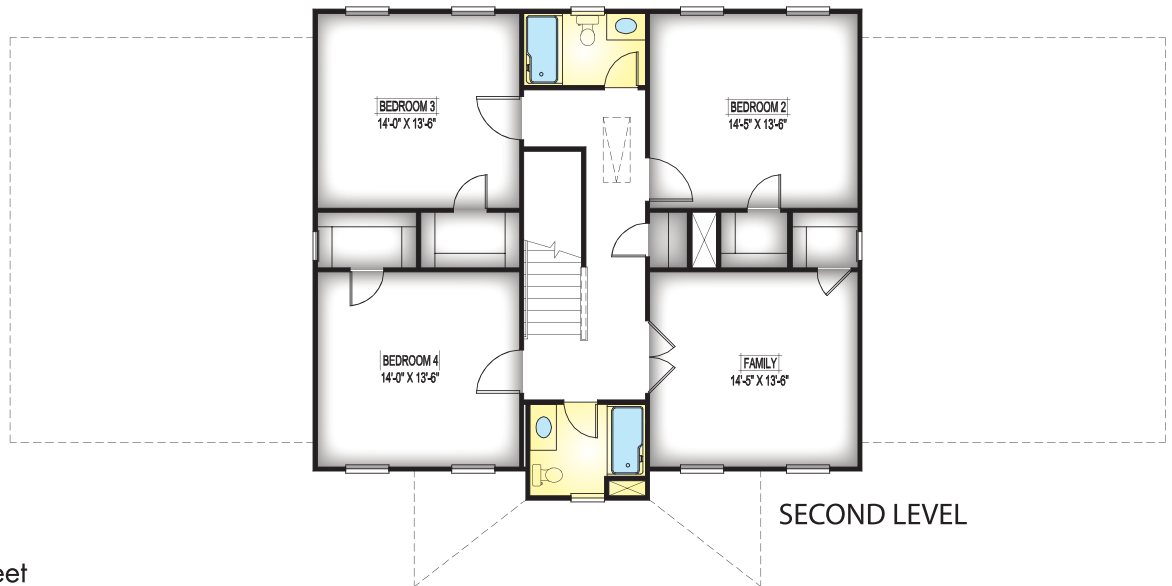

ELEVATION D

ELEVATION A

ELEVATION B

ELEVATION C

**FEATURES:**

- 5 Bedroom
- 3.5 Bath
- 3,037 Square Feet

Plans and other elevations may be shown with optional brick and/or upgrades. All elevations and plans may not be available in all communities. See on-site agent for details. See opposite side for floor plan.

FEATURES:

- 5 Bedroom
- 3.5 Bath
- 3,037 Square Feet

\*Elevations and floor plans are artist's depictions only, and may show optional upgrades or may not be exact. Specifications and color may vary. Floor plans may vary depending on elevation and are subject to change without notice.