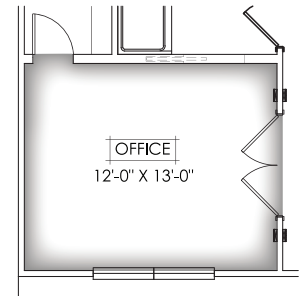

- FEATURES:**
- 5 Bedroom
 - 3 Bath
 - 3,040 Square Feet

Plans and other elevations may be shown with optional brick and/or upgrades. All elevations and plans may not be available in all communities. See on-site agent for details.

See opposite side for floor plan.

MAIN LEVEL

SECOND LEVEL

FEATURES:

- 5 Bedroom
- 3 Bath
- 3,040 Square Feet

*Elevations and floor plans are artist's depictions only, and may show optional upgrades or may not be exact. Specifications and color may vary. Floor plans may vary depending on elevation and are subject to change without notice.