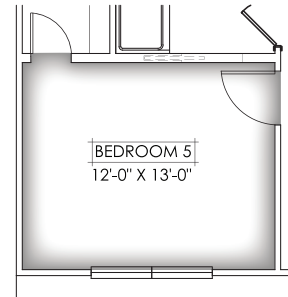

- FEATURES:**
- 5 Bedroom
 - 3 Bath
 - 3,040 Square Feet

Plans and other elevations may be shown with optional brick and/or upgrades. All elevations and plans may not be available in all communities. See on-site agent for details.

See opposite side for floor plan.

MAIN LEVEL

SECOND LEVEL

FEATURES:

- 5 Bedroom
- 3 Bath
- 3,040 Square Feet

*Elevations and floor plans are artist's depictions only, and may show optional upgrades or may not be exact. Specifications and color may vary. Floor plans may vary depending on elevation and are subject to change without notice.