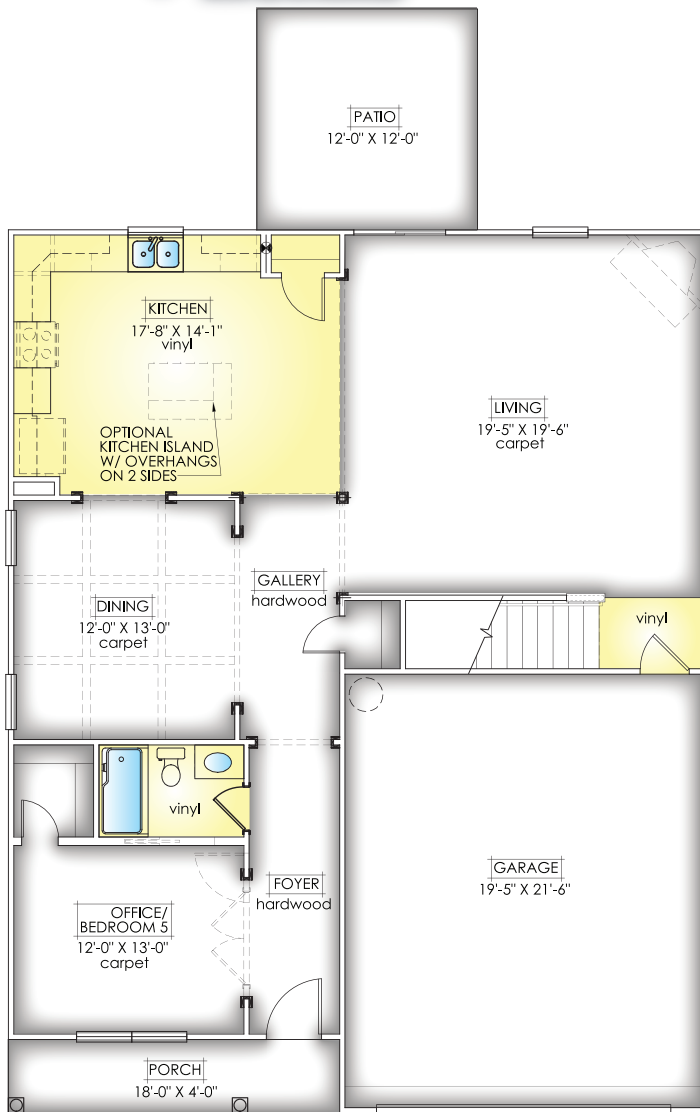

- FEATURES:**
- 5 Bedroom
 - 3 Bath
 - 3,040 Square Feet

Plans and other elevations may be shown with optional brick and/or upgrades. All elevations and plans may not be available in all communities. See on-site agent for details.

See opposite side for floor plan.

MAIN LEVEL

SECOND LEVEL

FEATURES:

- 5 Bedroom
- 3 Bath
- 3,040 Square Feet

*Elevations and floor plans are artist's depictions only, and may show optional upgrades or may not be exact. Specifications and color may vary. Floor plans may vary depending on elevation and are subject to change without notice.