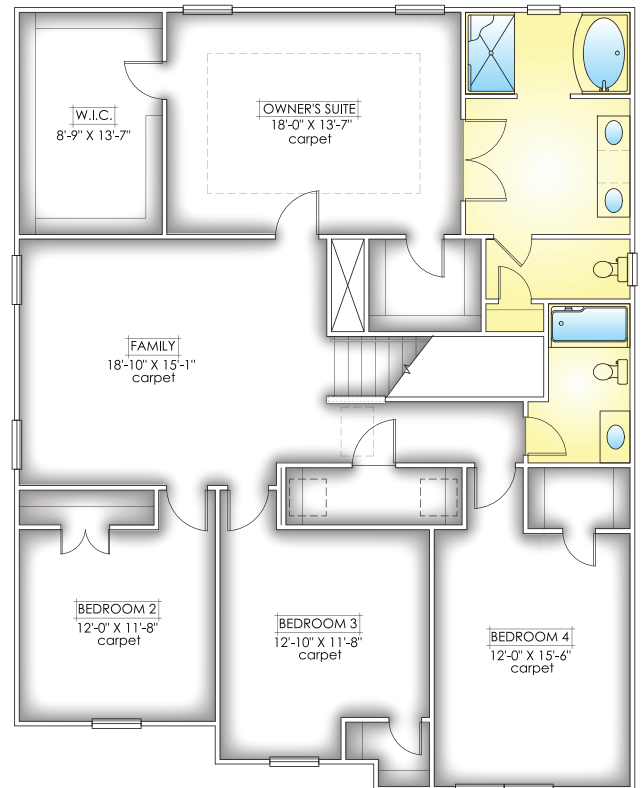

- FEATURES:**
- 5 Bedroom
 - 3 Bath
 - 3,040 Square Feet

Plans and other elevations may be shown with optional brick and/or upgrades. All elevations and plans may not be available in all communities. See on-site agent for details.

See opposite side for floor plan.

MAIN LEVEL

SECOND LEVEL

FEATURES:

- 5 Bedroom
- 3 Bath
- 3,040 Square Feet

*Elevations and floor plans are artist's depictions only, and may show optional upgrades or may not be exact. Specifications and color may vary. Floor plans may vary depending on elevation and are subject to change without notice.