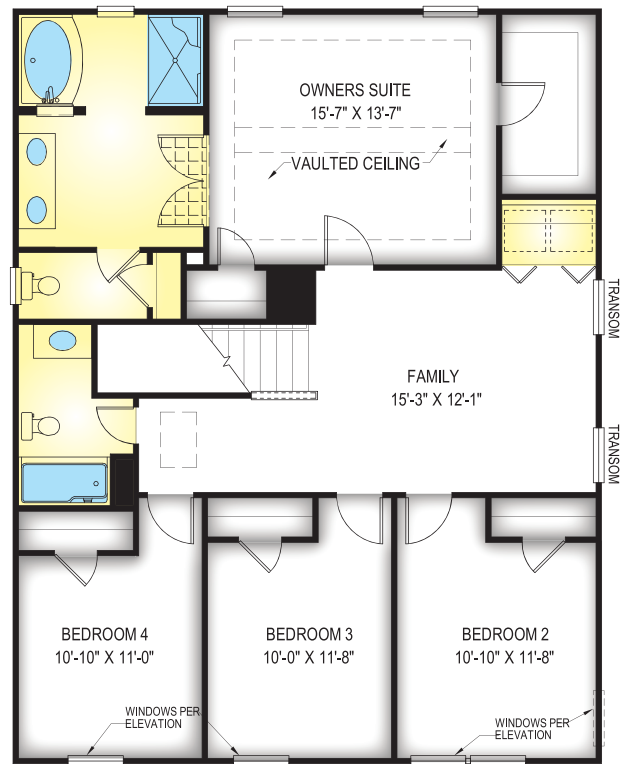

The Bentgrass

ELEVATION H

ELEVATION A

ELEVATION B

ELEVATION C

ELEVATION D

ELEVATION E

ELEVATION F

ELEVATION G

FEATURES: 5 Bedroom, 3 Bath, 2,272 Square Feet

Plans and other elevations may be shown with optional brick and/or upgrades. All elevations and plans may not be available in all communities. See on-site agent for details. See opposite side for floor plan.

FEATURES:

- 5 Bedroom
- 3 Bath
- 2,272 Square Feet

*Elevations and floor plans are artist's depictions only, and may show optional upgrades or may not be exact. Specifications and color may vary. Floor plans may vary depending on elevation and are subject to change without notice.