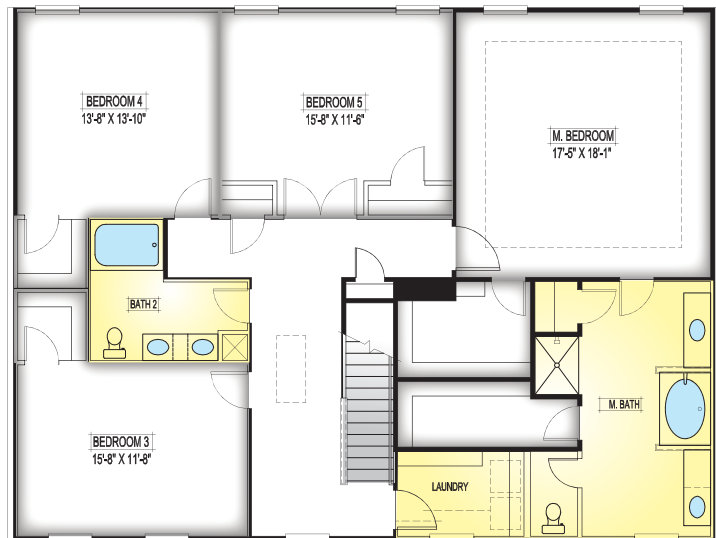

FEATURES: 5 Bedroom, 3 Bath, 3,249 Square Feet

Plans and other elevations may be shown with optional brick and/or upgrades. All elevations and plans may not be available in all communities. See on-site agent for details.

See opposite side for floor plan.

MAIN LEVEL

SECOND LEVEL

**FEATURES:**

- 5 Bedroom
- 3 Bath
- 3,249 Square Feet

\*Elevations and floor plans are artist's depictions only, and may show optional upgrades or may not be exact. Specifications and color may vary. Floor plans may vary depending on elevation and are subject to change without notice.