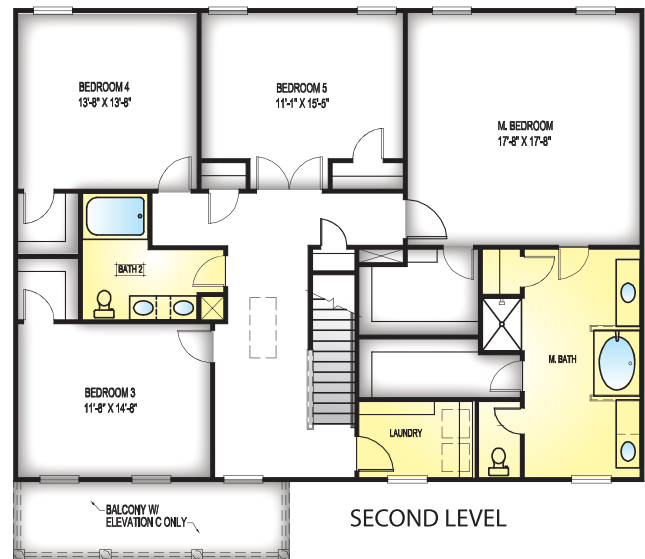

- 5 Bedroom
- 3 Bath
- 3,124 Square Feet

Plans and other elevations may be shown with optional brick and/or upgrades. All elevations and plans may not be available in all communities. See on-site agent for details.

See opposite side for floor plan.

MAIN LEVEL

SECOND LEVEL

**FEATURES:**

- 5 Bedroom
- 3 Bath
- 3,124 Square Feet

\*Elevations and floor plans are artist's depictions only, and may show optional upgrades or may not be exact. Specifications and color may vary. Floor plans may vary depending on elevation and are subject to change without notice.