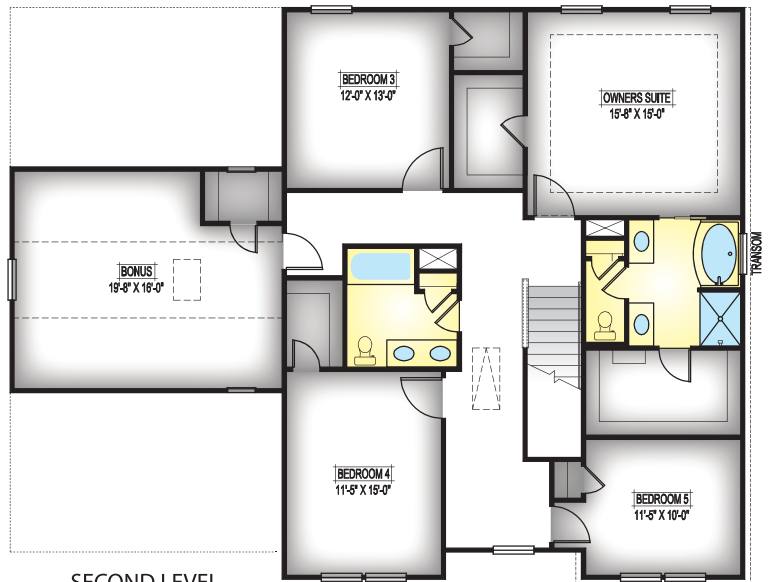

ELEVATION C

ELEVATION A

ELEVATION B

FEATURES

- 5 Bedroom
- 3.5 Bath
- 3,558 Square Feet

Plans and other elevations may be shown with optional brick and/or upgrades. All elevations and plans may not be available in all communities. See on-site agent for details.

See opposite side for floor plan.

MAIN LEVEL

SECOND LEVEL

FEATURES

- 5 Bedroom
- 3.5 Bath
- 3,558 Square Feet

*Elevations and floor plans are artist's depictions only, and may show optional upgrades or may not be exact. Specifications and color may vary. Floor plans may vary depending on elevation and are subject to change without notice.