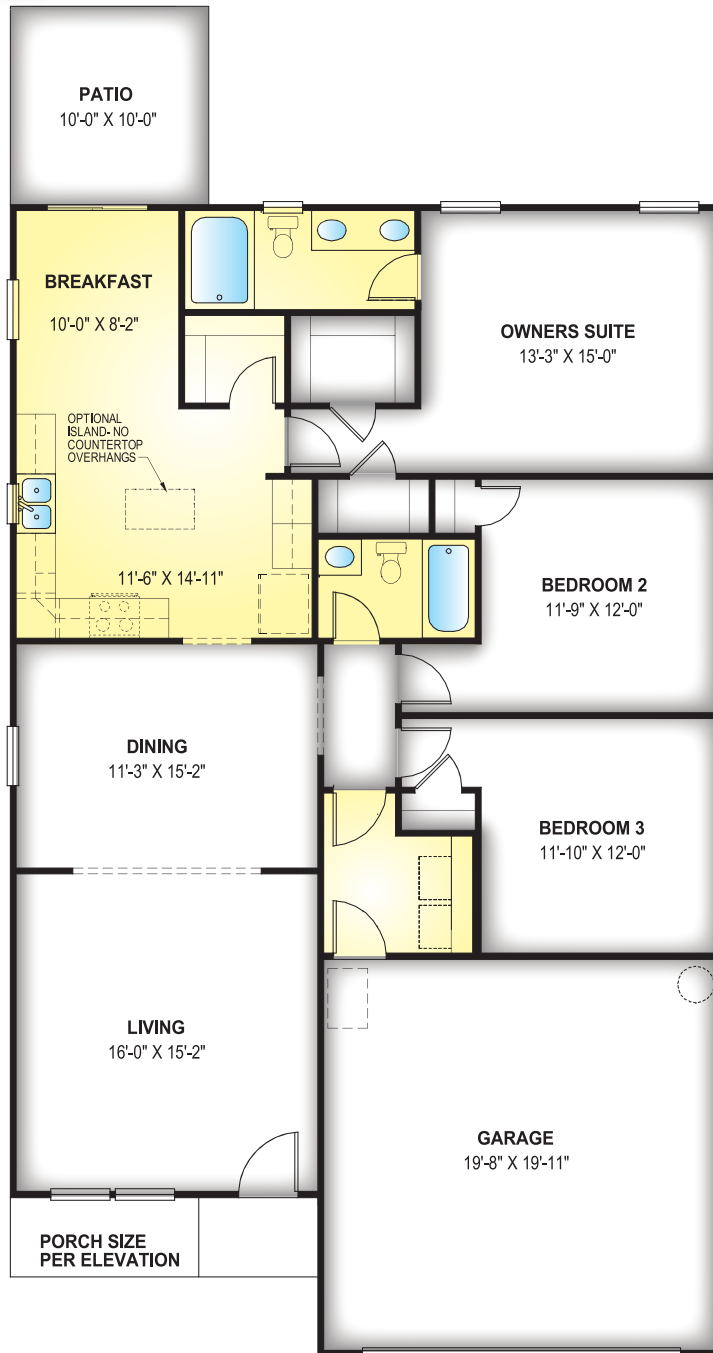

FEATURES: 3 Bedroom, 2 Bath, 1,558 Square Feet

Plans and other elevations may be shown with optional brick and/or upgrades. All elevations and plans may not be available in all communities. See on-site agent for details.

See opposite side for floor plan.

MAIN LEVEL

**FEATURES**

- 3 Bedroom
- 2 Bath
- 1,558 Square Feet

\*Elevations and floor plans are artist's depictions only, and may show optional upgrades or may not be exact. Specifications and color may vary. Floor plans may vary depending on elevation and are subject to change without notice.