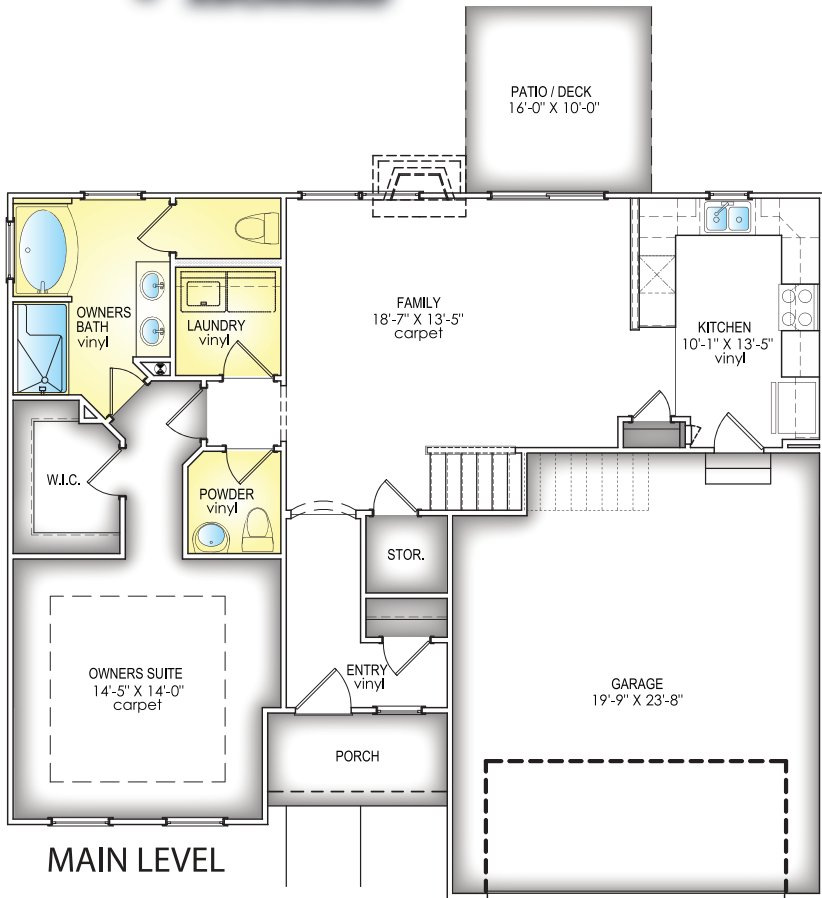

ELEVATION D

ELEVATION A

ELEVATION B

ELEVATION C

FEATURES: 3 Bedroom, 2.5 Bath, 1,547 Square Feet

Plans and other elevations may be shown with optional brick and/or upgrades. All elevations and plans may not be available in all communities. See on-site agent for details.

See opposite side for floor plan.

FEATURES

- 3 Bedroom
- 2.5 Bath
- 1,547 Square Feet

*Elevations and floor plans are artist's depictions only, and may show optional upgrades or may not be exact. Specifications and color may vary. Floor plans may vary depending on elevation and are subject to change without notice.