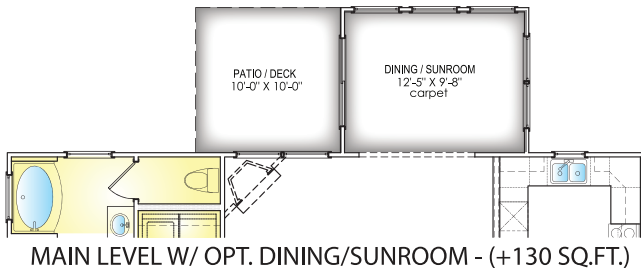

ELEVATION D

ELEVATION A

ELEVATION B

ELEVATION C

FEATURES: 3 Bedroom, 2.5 Bath, 1,547 Square Feet

Plans and other elevations may be shown with optional brick and/or upgrades. All elevations and plans may not be available in all communities. See on-site agent for details.

See opposite side for floor plan.

FEATURES

- 3 Bedroom
- 2.5 Bath
- 1,547 Square Feet

*Elevations and floor plans are artist's depictions only, and may show optional upgrades or may not be exact. Specifications and color may vary. Floor plans may vary depending on elevation and are subject to change without notice.