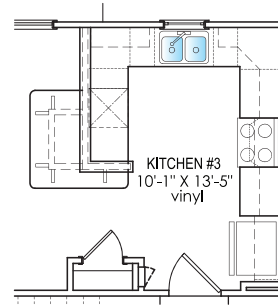

ELEVATION D

ELEVATION A

ELEVATION B

ELEVATION C

FEATURES: 3 Bedroom, 2.5 Bath, 1,547 Square Feet

Plans and other elevations may be shown with optional brick and/or upgrades. All elevations and plans may not be available in all communities. See on-site agent for details.

See opposite side for floor plan.

FEATURES

- 3 Bedroom
- 2.5 Bath
- 1,547 Square Feet

*Elevations and floor plans are artist's depictions only, and may show optional upgrades or may not be exact. Specifications and color may vary. Floor plans may vary depending on elevation and are subject to change without notice.