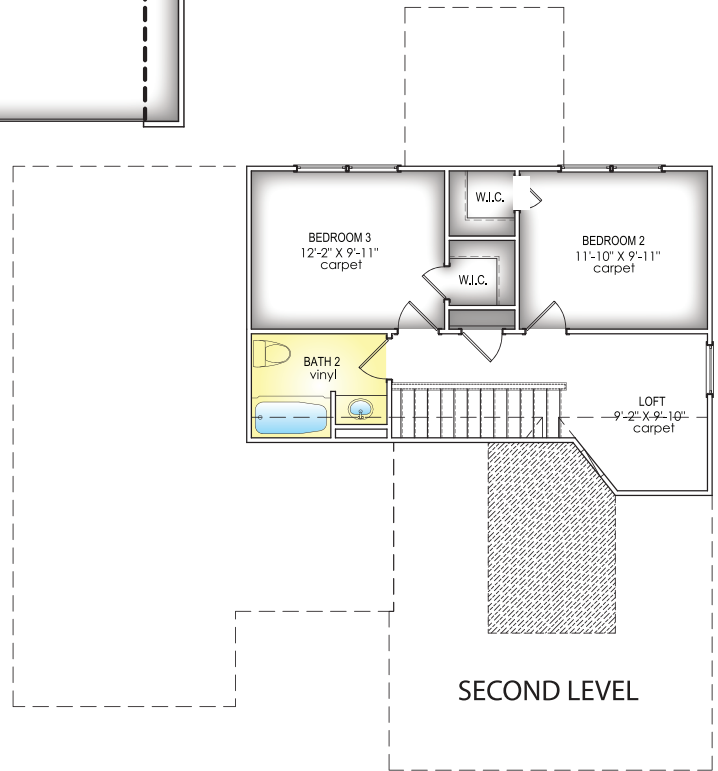

ELEVATION D

ELEVATION A

ELEVATION B

ELEVATION C

FEATURES: 3 Bedroom, 2.5 Bath, 1,547 Square Feet

Plans and other elevations may be shown with optional brick and/or upgrades. All elevations and plans may not be available in all communities. See on-site agent for details.

See opposite side for floor plan.

FEATURES

- 3 Bedroom
- 2.5 Bath
- 1,547 Square Feet

*Elevations and floor plans are artist's depictions only, and may show optional upgrades or may not be exact. Specifications and color may vary. Floor plans may vary depending on elevation and are subject to change without notice.