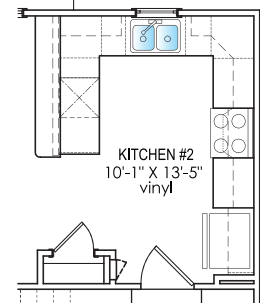

ELEVATION D

ELEVATION A

ELEVATION B

ELEVATION C

FEATURES: 3 Bedroom, 2.5 Bath, 1,547 Square Feet

Plans and other elevations may be shown with optional brick and/or upgrades. All elevations and plans may not be available in all communities. See on-site agent for details.

See opposite side for floor plan.

FEATURES

- 3 Bedroom
- 2.5 Bath
- 1,547 Square Feet

*Elevations and floor plans are artist's depictions only, and may show optional upgrades or may not be exact. Specifications and color may vary. Floor plans may vary depending on elevation and are subject to change without notice.